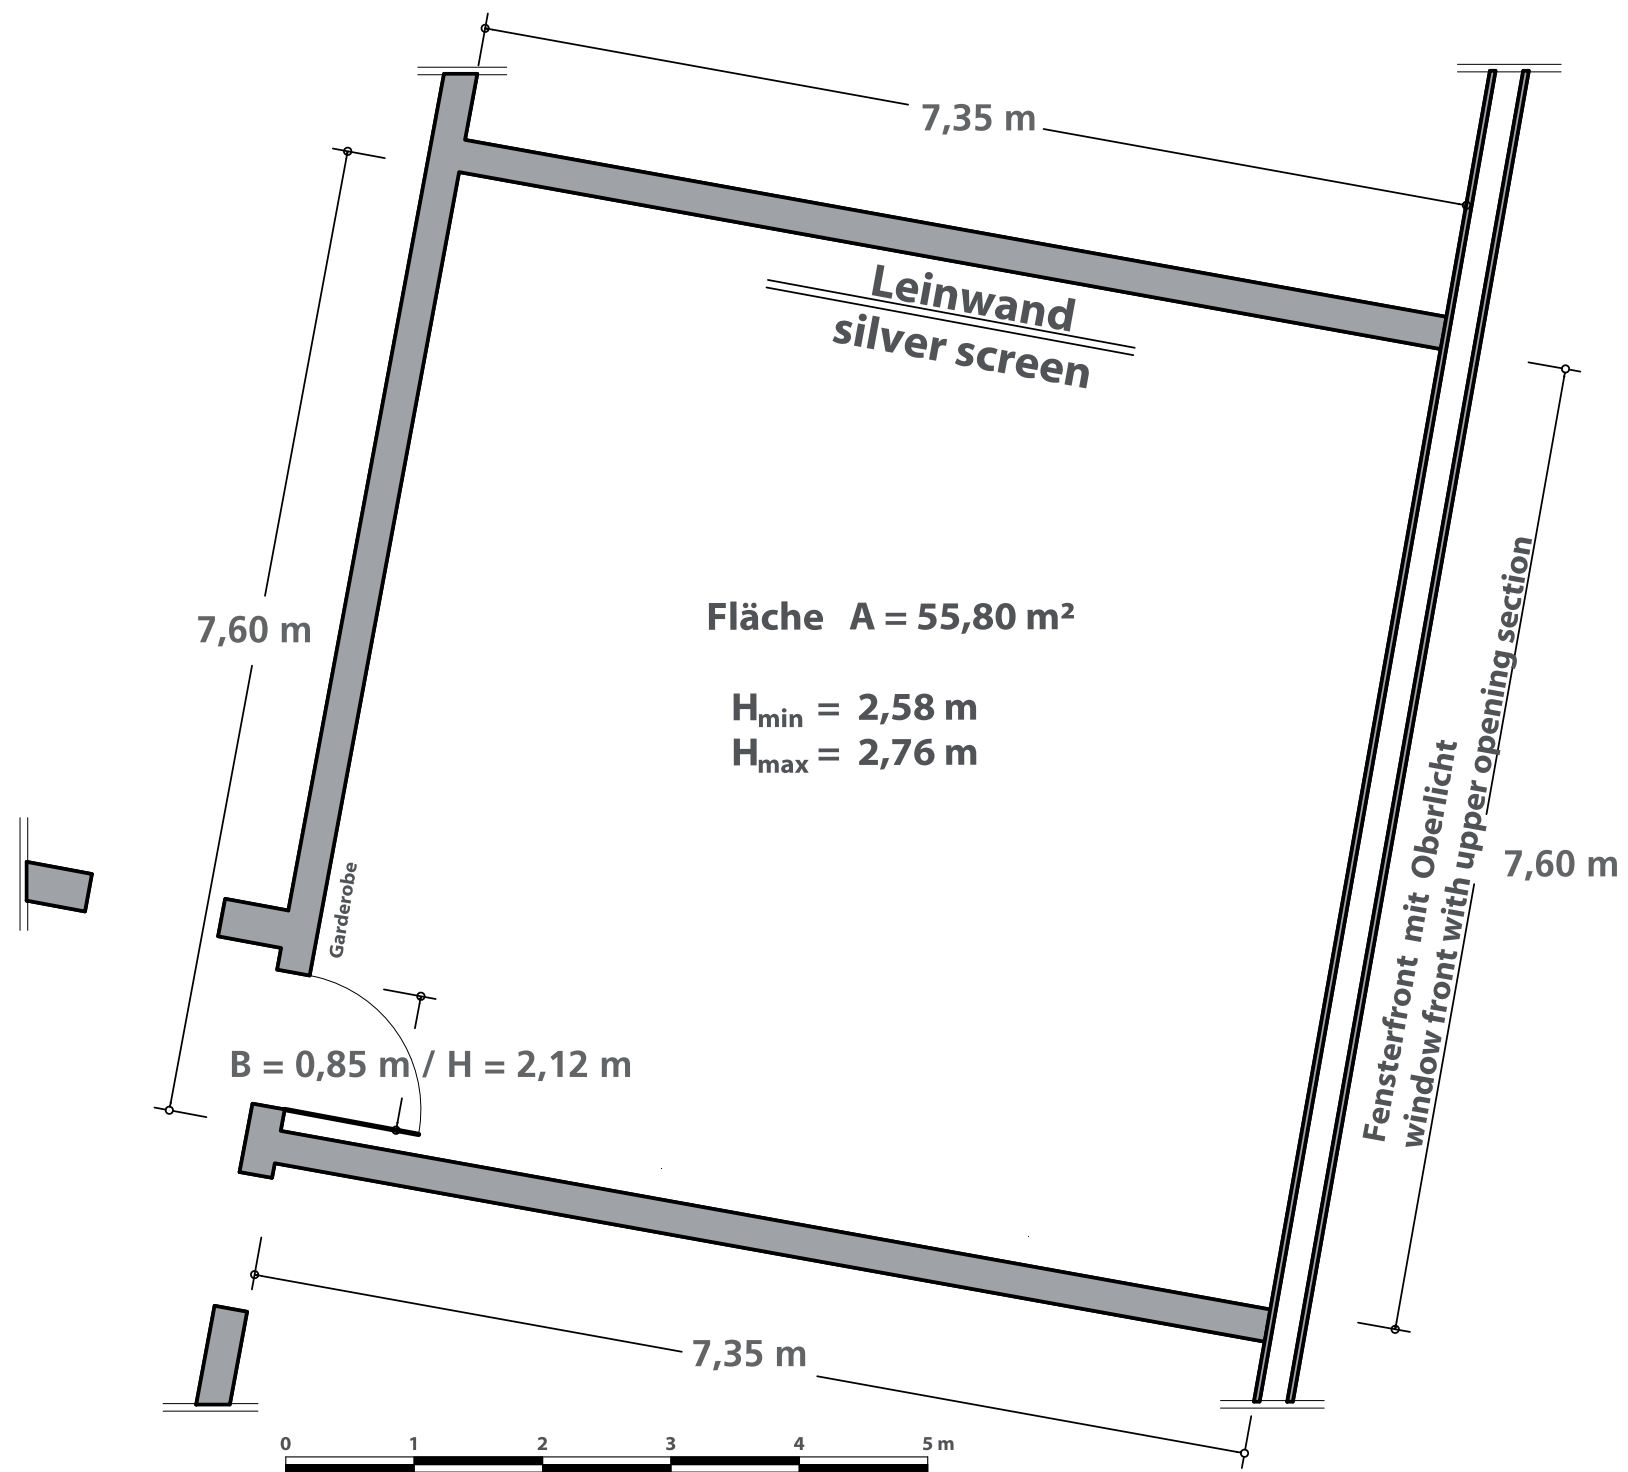

Bemaßung room dimensions

SIDE Hamburg

S I
D E

1. OG / 1st floor Raum S / room S