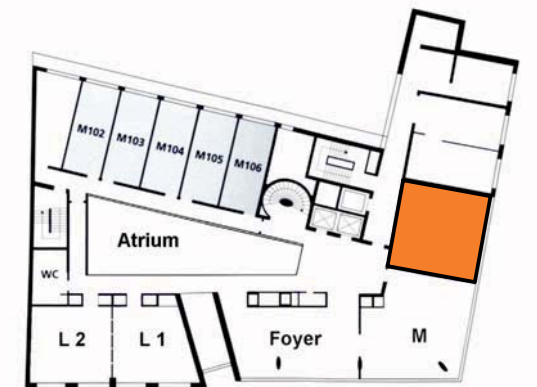

# Grundriss & Fotos floorplan & pictures

SIDE Hamburg

SIDE

# Bestuhlung seating versions

SIDE Hamburg

SIDE

## 1. OG / 1st floor Raum S / room S

- 45 Pers. Stuhlreihen  
cinema styl
- 28 Pers. Parlamentarisch  
classroom set-up
- 18 Pers. U - Form  
außen  
U - Form  
outside
- 15 Pers. Blockform  
Block-Form
- 36 Pers. Bankett  
Ballroom
- 60 Pers. Cocktail  
Cocktail

# Bemaßung room dimensions

SIDE Hamburg

S I  
D E