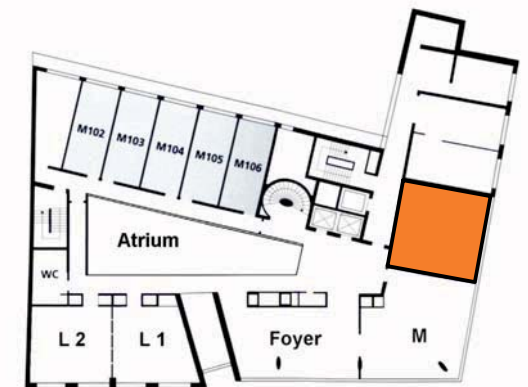

Elektro electricity

SIDE Hamburg

S I
D E

1. OG / 1st floor Raum S / room S