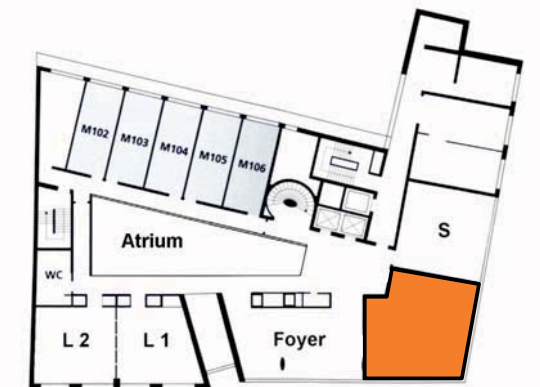

1. OG / 1st floor Raum M / room M

Legende

- Schalter / switch
- ⊗ Dimmer
- ⌋ Steckdose / power socket
- ⌋ Notstrom / emergency power
- ⌋ Telefon / phone
- ⌋ Antenne / antenna
- ⊗ Leuchte / lamp
- ⊗ Scheinwerfer / spot
- Bodentank / floor tank
- A Audiosteuerung/audio control
- L Lichtsteuerung / lightcontrol
- K Klimasteuerung / air condition
- Lw Leinwand / silver screen
- Vd Verdunklung / fade out