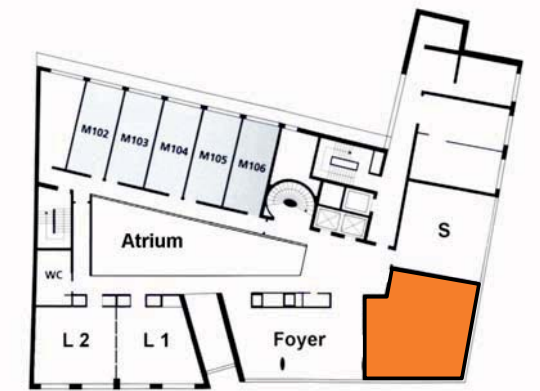

Bemaßung room dimensions

SIDE Hamburg

S I
D E

1. OG / 1st floor Raum M / room M