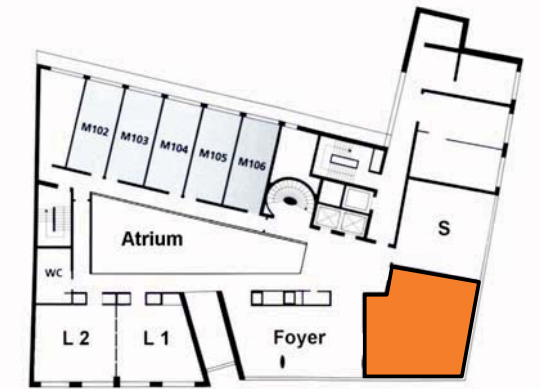

## 1. OG / 1st floor Raum S / room S

- 45 Pers. Stuhlreihen  
cinema styl
- 28 Pers. Parlamentarisch  
classroom set-up
- 18 Pers. U - Form  
außen  
U - Form  
outside
- 15 Pers. Blockform  
Block-Form
- 36 Pers. Bankett  
Ballroom
- 60 Pers. Cocktail  
Cocktail

## 1. OG / 1st floor Raum M / room M

# Bestuhlung seating versions

### 1. OG / 1st floor Raum M / room M

- 60 Pers. Stuhlreihen  
cinema styl
- 34 Pers. Parlamentarisch  
classroom set-up
- 20 Pers. U - Form  
außen  
U - Form  
outside
- 21 Pers. Blockform  
Block-Form
- 45 Pers. Bankett  
Ballroom
- 90 Pers. Cocktail  
Cocktail