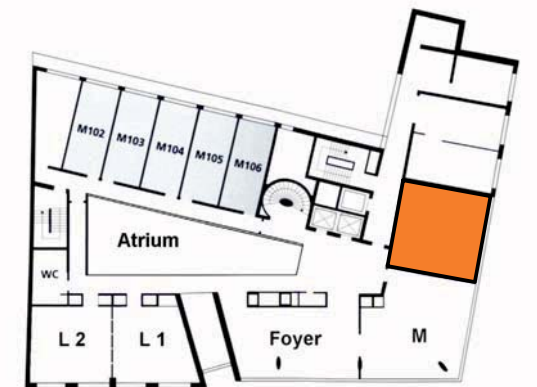

Bemaßung room dimensions

SIDE Hamburg

S I
D E

1. OG / 1st floor Raum S / room S