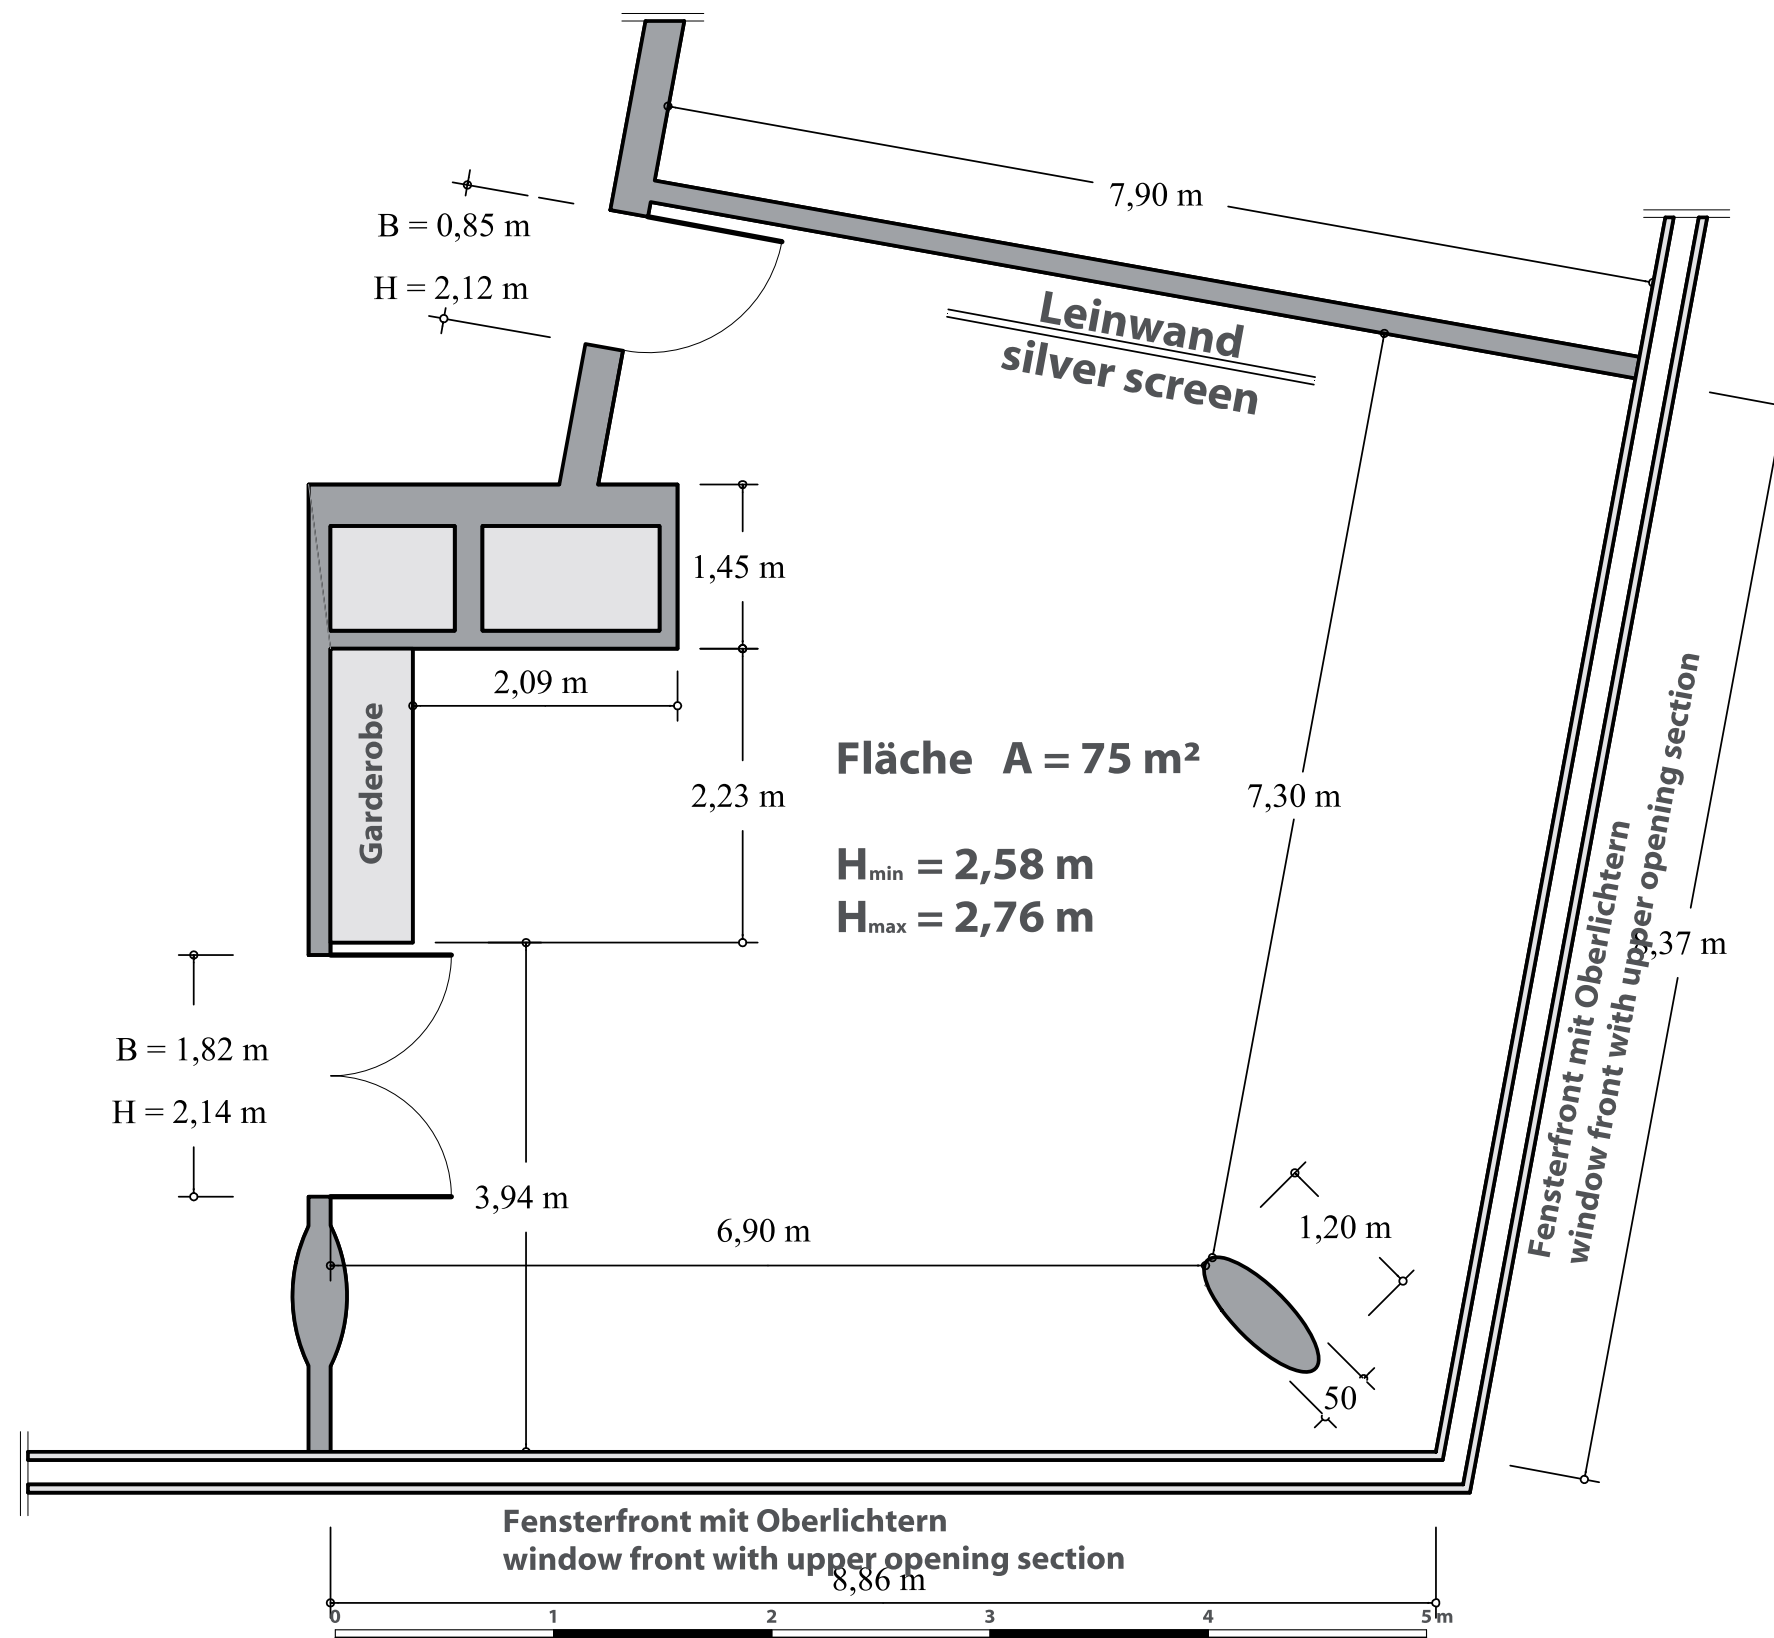

Bemaßung room dimensions

SIDE Hamburg

S I
D E

1. OG / 1st floor Raum M / room M