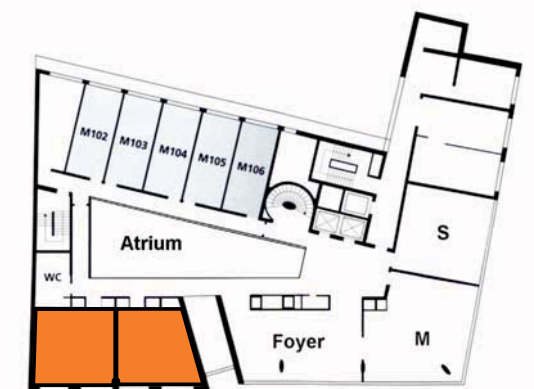

Elektro electricity

SIDE Hamburg

S
I
D
E

1. OG / 1st floor Raum / room L1 & L2