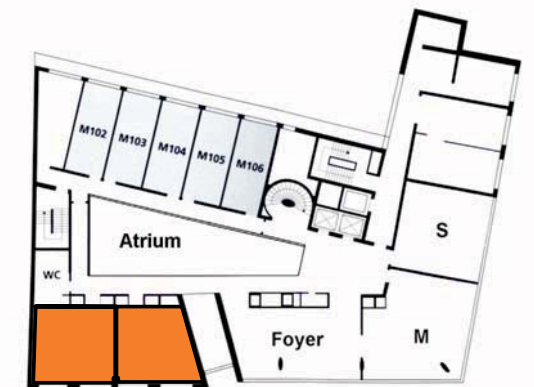

Grundriss & Fotos floorplan & pictures

SIDE Hamburg

SIDE

1. OG / 1st floor Raum / room L1 & L2