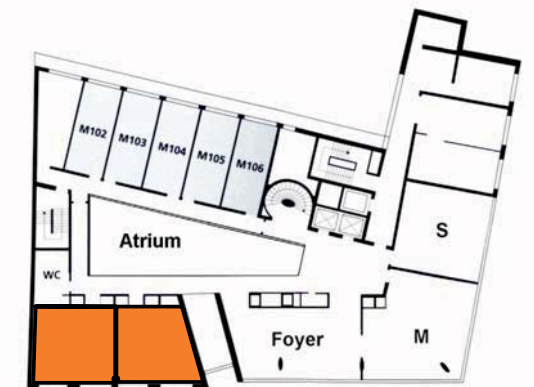

Bestuhlung seating versions

SIDE Hamburg

SIDE

1. OG / 1st floor Raum / room L1 & L2

L 94 Pers. L1 30 Pers. L2 30 Pers.	 	Stuhlreihen cinema styl
L 54 Pers. L1 20 Pers. L2 20 Pers.	 	Parlamentarisch classroom set-up
L 30 Pers. L1 15 Pers. L2 15 Pers.	 	U - Form außen U - Form outside
L 27 Pers. L1 15 Pers. L2 15 Pers.	 	Blockform Block-Form
L 63 Pers. L1 30 Pers. L2 30 Pers.	 	Bankett Ballroom
L 120 Pers. L1 60 Pers. L2 60 Pers.	 	Cocktail Cocktail