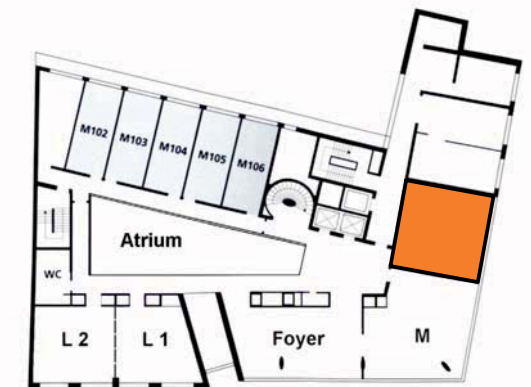

## 1. OG / 1st floor Raum S / room S

# Bestuhlung seating versions

SIDE Hamburg

SIDE

## 1. OG / 1st floor Raum S / room S

- 45 Pers. Stuhlreihen  
cinema styl
- 28 Pers. Parlamentarisch  
classroom set-up
- 18 Pers. U - Form  
außen  
U - Form  
outside
- 15 Pers. Blockform  
Block-Form
- 36 Pers. Bankett  
Ballroom
- 60 Pers. Cocktail  
Cocktail

# Bemaßung room dimensions

SIDE Hamburg

S I  
D E