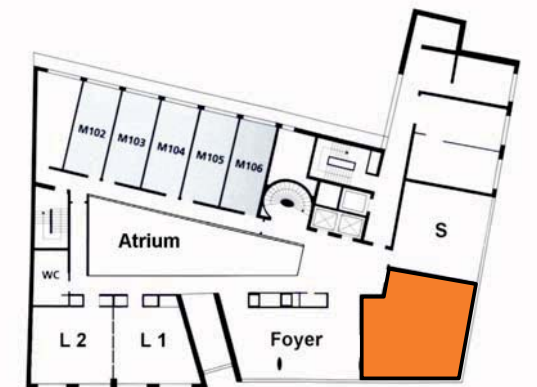

1. OG / 1st floor Raum M / room M