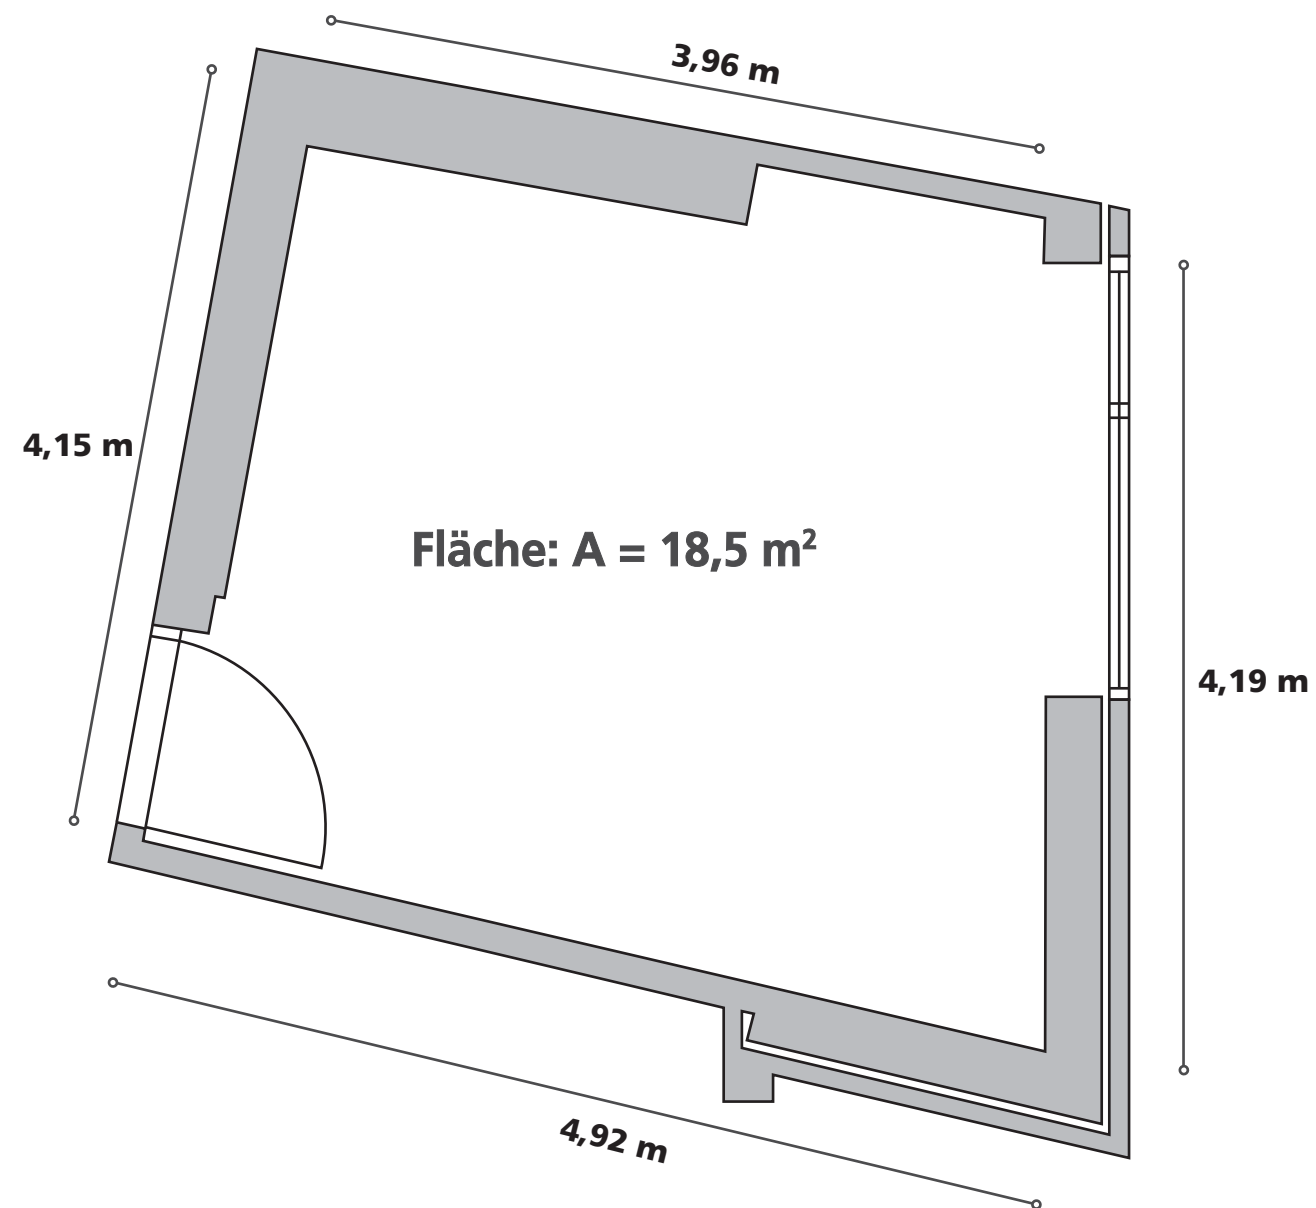

## SIDE Hamburg

8. OG / 8th floor  
Raum XS / room XS

# Bemaßung room dimensions

SIDE Hamburg

SIDE

8. OG / 8th floor  
Raum XS / room XS