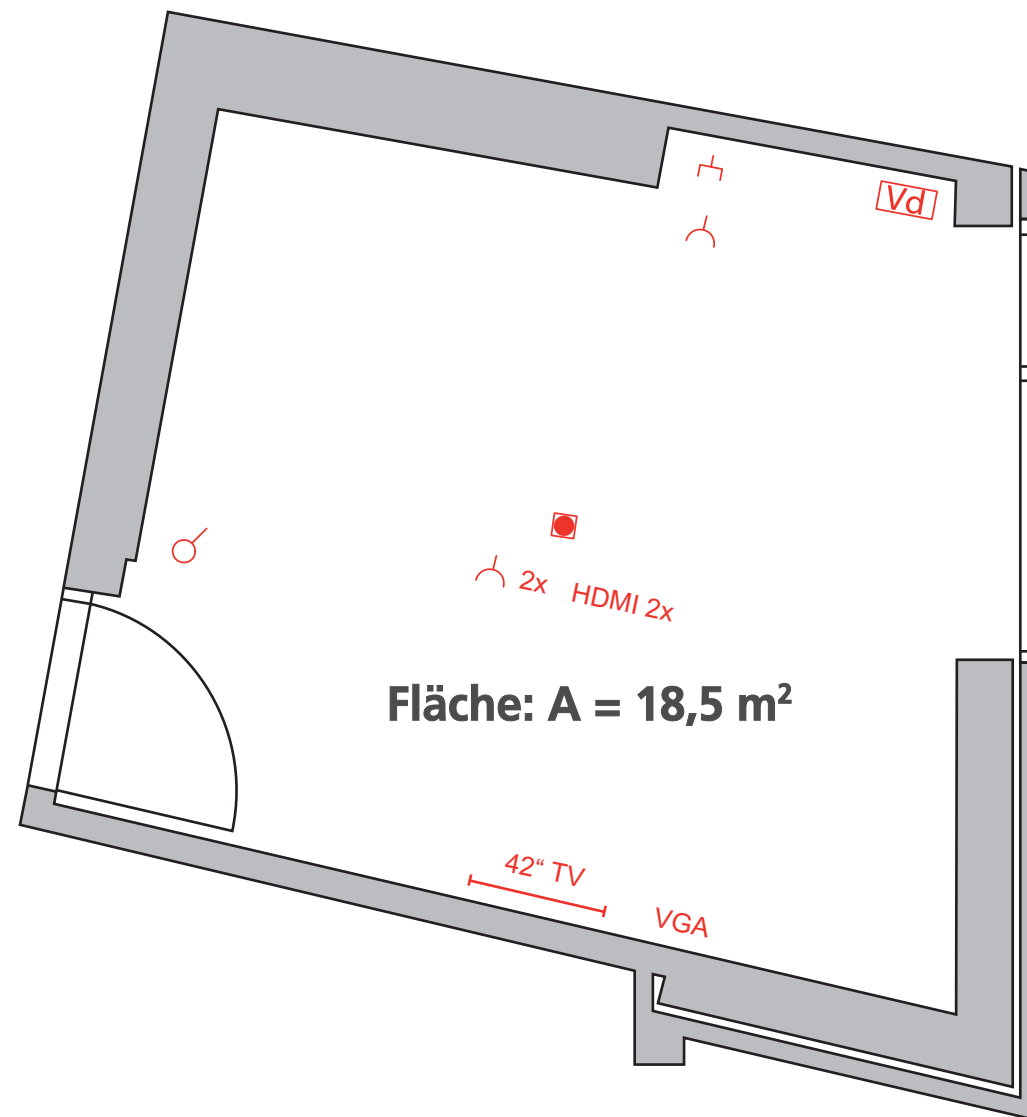

## SIDE Hamburg

8. OG / 8th floor  
Raum XS / room XS

# Bemaßung room dimensions

SIDE Hamburg

SIDE

8. OG / 8th floor  
Raum XS / room XS

## 8. OG / 8th floor Raum XS / room XS