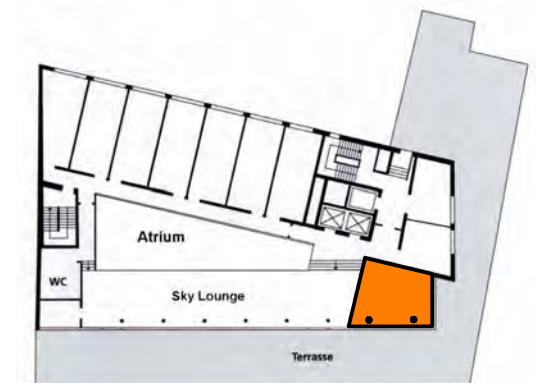

Grundriss & Fotos floorplan & pictures

SIDE Hamburg

www.phf24de/side

SIDE

**8. OG / 8th floor
Executive Lounge**

Bestuhlung seating versions

SIDE Hamburg

www.phf24de/side

SIDE

8. OG / 8th floor Executive Lounge

Bemaßung room dimensions

SIDE Hamburg

www.phf 24de/side

S I
D E

8. OG / 8th floor Executive Lounge

Elektro electricity

8. OG / 8th floor Executive Lounge

Grundriss & Fotos floorplan & pictures

SIDE Hamburg

www.phf24de/side

SIDE

**8. OG / 8th floor
Sky Lounge
Terrasse**

0 1 2 3 4 5 m

Bemaßung room dimensions