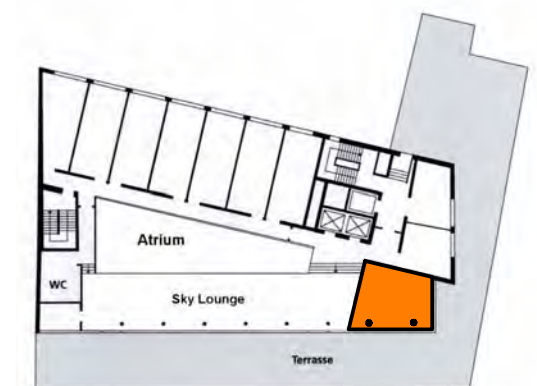

Grundriss & Fotos floorplan & pictures

SIDE Hamburg

www.phf24de/side

SIDE

**8. OG / 8th floor
Executive Lounge**

Bestuhlung seating versions

SIDE Hamburg

www.phf24de/side

SIDE

8. OG / 8th floor Executive Lounge

Bemaßung room dimensions

SIDE Hamburg

www.phf 24de/side

S I
D E

8. OG / 8th floor Executive Lounge

Elektro electricity

8. OG / 8th floor Executive Lounge

Grundriss & Fotos floorplan & pictures

SIDE Hamburg

www.phf24de/side

SIDE

**8. OG / 8th floor
Sky Lounge
Terrasse**

0 1 2 3 4 5 m

Bemaßung room dimensions