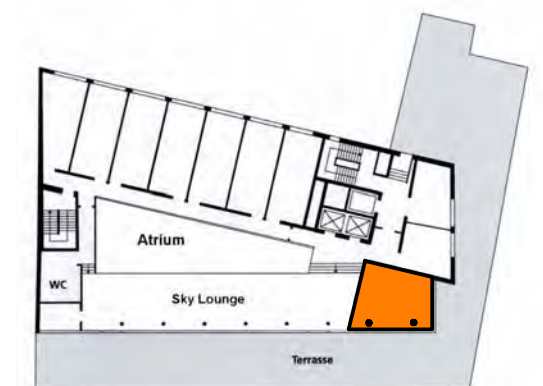

Grundriss & Fotos floorplan & pictures

SIDE Hamburg

www.phf24de/side

SIDE

**8. OG / 8th floor
Executive Lounge**

Bestuhlung seating versions

SIDE Hamburg

www.phf24de/side

SIDE

8. OG / 8th floor Executive Lounge

Bemaßung room dimensions

SIDE Hamburg

www.phf 24de/side

S I
D E

8. OG / 8th floor Executive Lounge

Elektro electricity

8. OG / 8th floor Executive Lounge

Grundriss & Fotos floorplan & pictures

SIDE Hamburg

www.phf24de/side

SIDE

**8. OG / 8th floor
Sky Lounge
Terrasse**

0 1 2 3 4 5 m

Bemaßung room dimensions