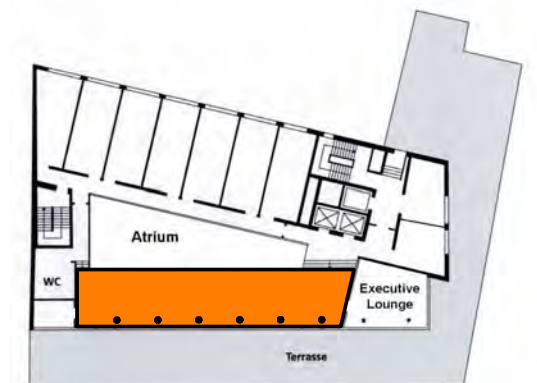

Grundriss & Fotos floorplan & pictures

SIDE Hamburg

www.phf24de/side

SIDE

**8. OG / 8th floor
Executive Lounge**

Bestuhlung seating versions

SIDE Hamburg

www.phf24de/side

SIDE

8. OG / 8th floor Executive Lounge

Bemaßung room dimensions

SIDE Hamburg

www.phf 24de/side

S I
D E

8. OG / 8th floor Executive Lounge

Elektro electricity

8. OG / 8th floor Executive Lounge

Grundriss & Fotos floorplan & pictures

SIDE Hamburg

www.phf24de/side

SIDE

**8. OG / 8th floor
Sky Lounge
Terrasse**

0 1 2 3 4 5 m

Bemaßung room dimensions