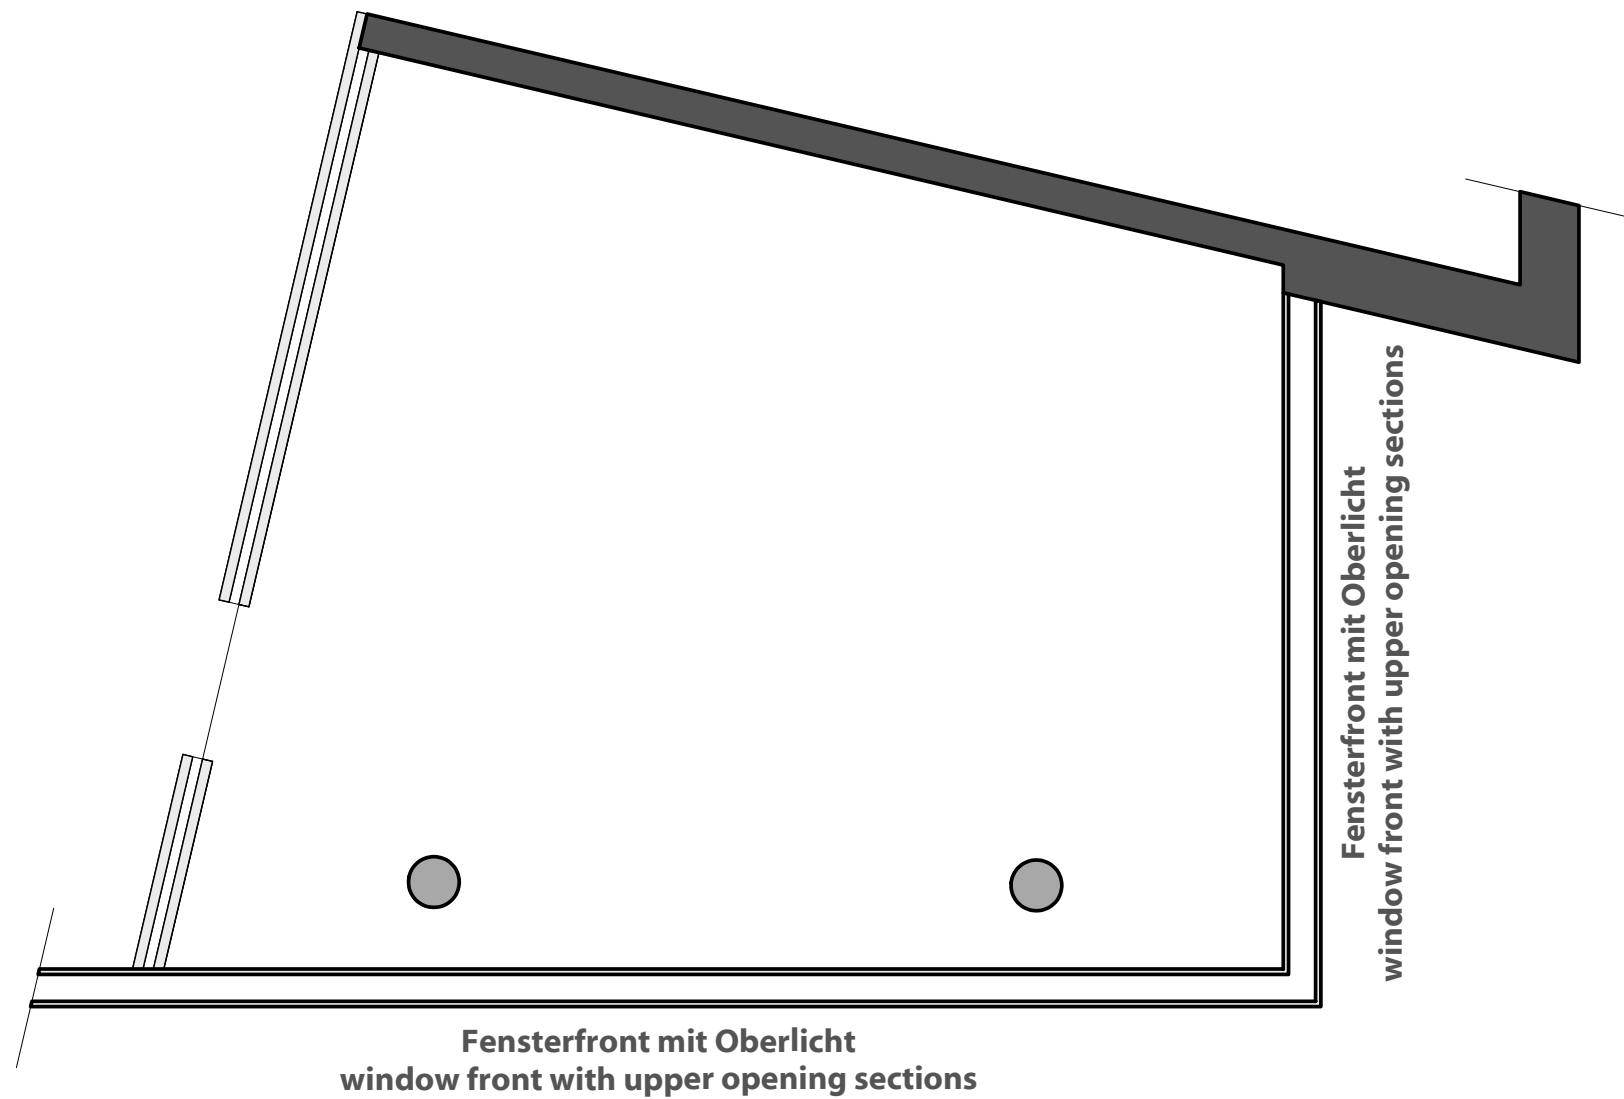

Grundriss & Fotos floorplan & pictures

SIDE Hamburg

www.phf24de/side

SIDE

**8. OG / 8th floor
Executive Lounge**

Bestuhlung seating versions

SIDE Hamburg

www.phf24de/side

SIDE

8. OG / 8th floor Executive Lounge

Bemaßung room dimensions

SIDE Hamburg

www.phf 24de/side

S I
D E

8. OG / 8th floor Executive Lounge

Elektro electricity

SIDE Hamburg

www.phf 24de/side

SIDE

- 1 3 x 220 V
- 2 2 x 220 V
2 x USV - 220V
- 3 2 x 220 V
3 x USV 220 V
- 4 3 x 220 V
TV in
1 x ISDN
1 x CAT
- 5 2 x 220 V

Legende

- Schalter / switch
- Dimmer
- ⌋ Steckdose / power socket
- ⌋ Notstrom / emergency power
- ⌋ Telefon / phone
- ⌋ Antenne / antenna
- ⊗ Leuchte / lamp
- ⊗ Scheinwerfer / spot
- Bodentank / floor tank
- A Audiosteuerung/audio control
- L Lichtsteuerung / lightcontrol
- K Klimasteuerung / air condition
- Lw Leinwand / silver screen
- Vd Verdunklung / fade out

8. OG / 8th floor Executive Lounge

Grundriss & Fotos floorplan & pictures

SIDE Hamburg

www.phf24de/side

SIDE

**8. OG / 8th floor
Sky Lounge
Terrasse**

0 1 2 3 4 5 m

Bemaßung room dimensions