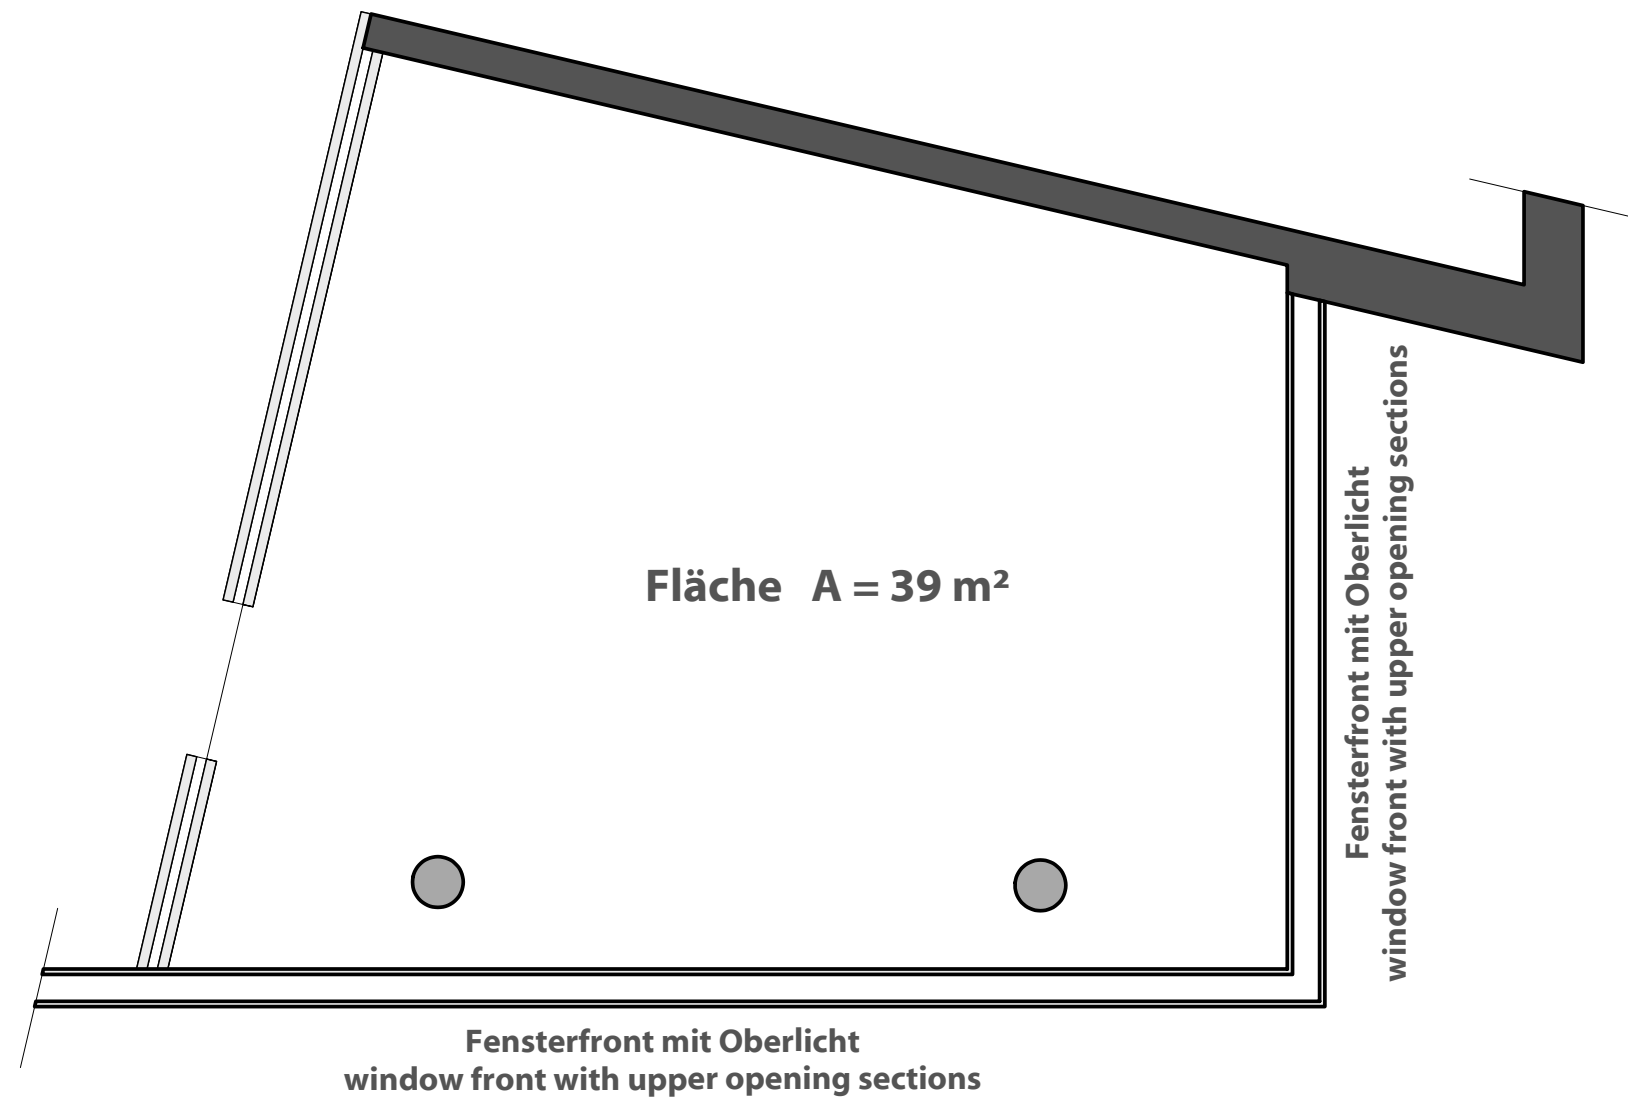

Grundriss & Fotos floorplan & pictures

SIDE Hamburg

www.phf24de/side

SIDE

**8. OG / 8th floor
Executive Lounge**

Bestuhlung seating versions

SIDE Hamburg

www.phf24de/side

SIDE

8. OG / 8th floor Executive Lounge

Bemaßung room dimensions

SIDE Hamburg

www.phf 24de/side

S I
D E

8. OG / 8th floor Executive Lounge

Elektro electricity

SIDE Hamburg

www.phf 24de/side

SIDE

- 1 3 x 220 V
- 2 2 x 220 V
2 x USV - 220V
- 3 2 x 220 V
3 x USV 220 V
- 4 3 x 220 V
TV in
1 x ISDN
1 x CAT
- 5 2 x 220 V

Legende

- Schalter / switch
- Dimmer
- ⌋ Steckdose / power socket
- ⌋ Notstrom / emergency power
- ⌋ Telefon / phone
- ⌋ Antenne / antenna
- ⊗ Leuchte / lamp
- ⊗ Scheinwerfer / spot
- Bodentank / floor tank
- A Audiosteuerung/audio control
- L Lichtsteuerung / lightcontrol
- K Klimasteuerung / air condition
- Lw Leinwand / silver screen
- Vd Verdunklung / fade out

8. OG / 8th floor Executive Lounge

Grundriss & Fotos floorplan & pictures

SIDE Hamburg

www.phf24de/side

SIDE

**8. OG / 8th floor
Sky Lounge
Terrasse**

0 1 2 3 4 5 m

Bemaßung room dimensions