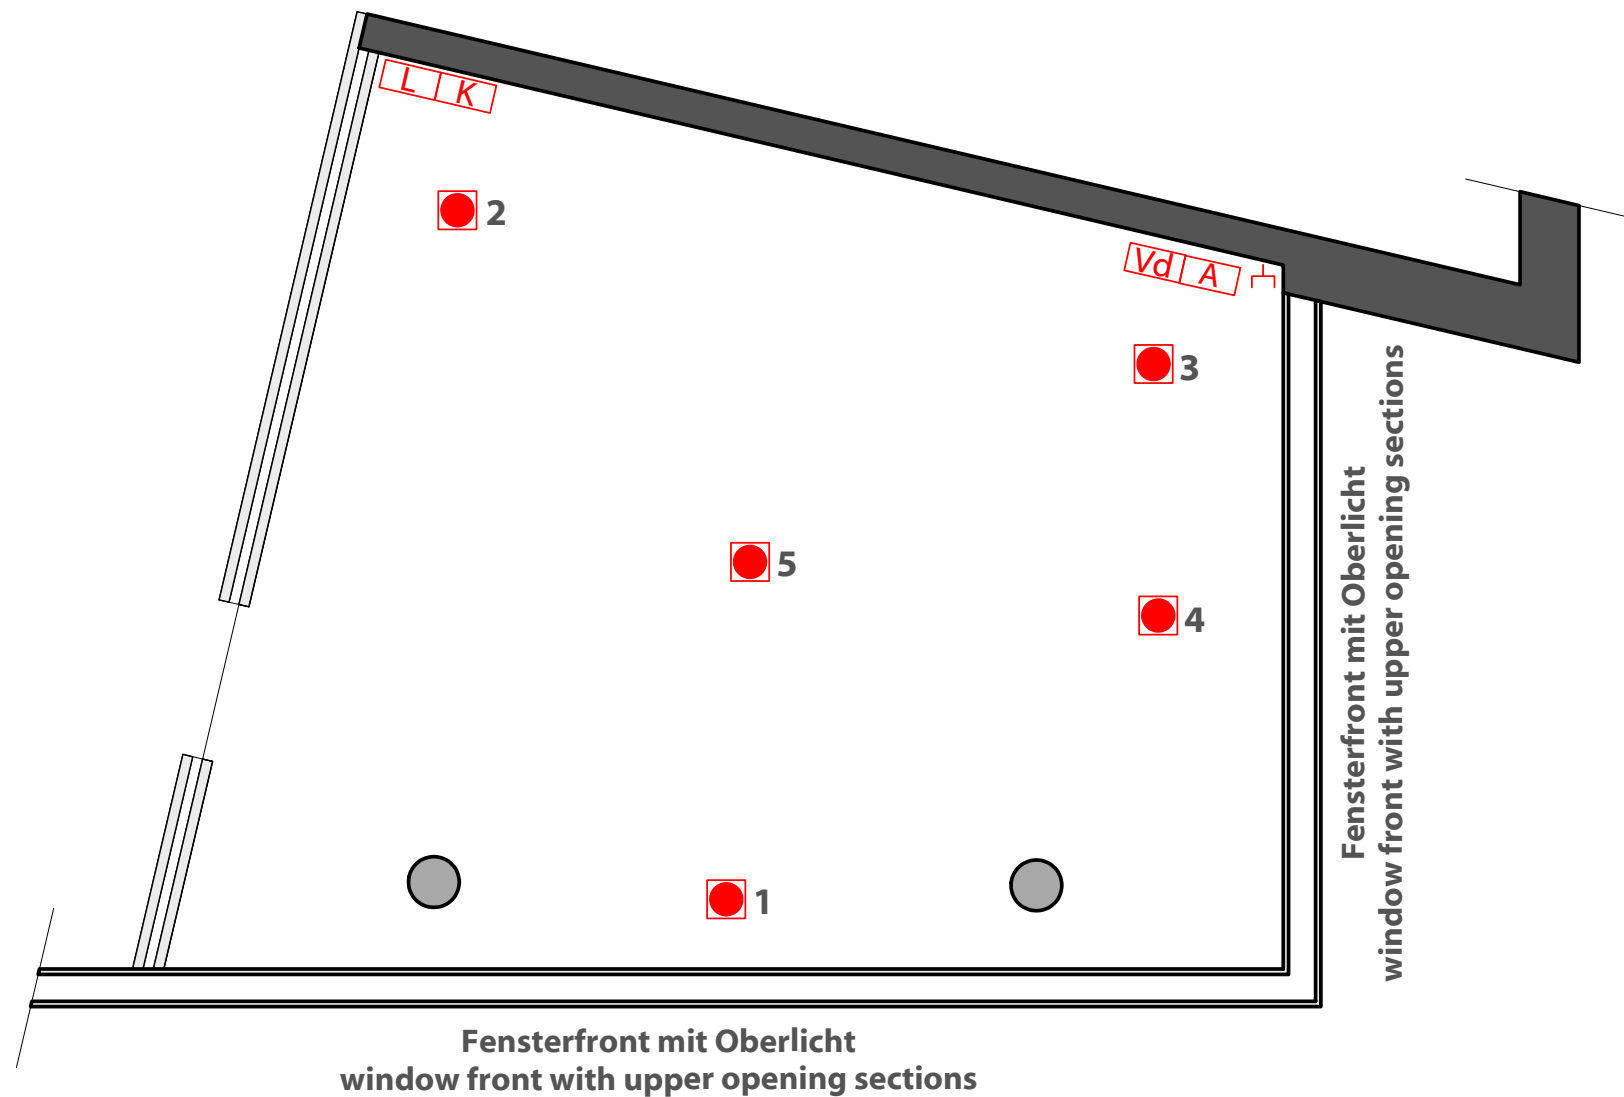

Grundriss & Fotos floorplan & pictures

SIDE Hamburg

www.phf24de/side

SIDE

**8. OG / 8th floor
Executive Lounge**

Bestuhlung seating versions

SIDE Hamburg

www.phf24de/side

SIDE

8. OG / 8th floor Executive Lounge

Bemaßung room dimensions

SIDE Hamburg

www.phf 24de/side

S I
D E

8. OG / 8th floor Executive Lounge

Elektro electricity

SIDE Hamburg

www.phf 24de/side

SIDE

- 1 3 x 220 V
- 2 2 x 220 V
2 x USV - 220V
- 3 2 x 220 V
3 x USV 220 V
- 4 3 x 220 V
TV in
1 x ISDN
1 x CAT
- 5 2 x 220 V

Legende

- Schalter / switch
- Dimmer
- ⌋ Steckdose / power socket
- ⌋ Notstrom / emergency power
- ⌋ Telefon / phone
- ⌋ Antenne / antenna
- ⊗ Leuchte / lamp
- ⊗ Scheinwerfer / spot
- Bodentank / floor tank
- A Audiosteuerung/audio control
- L Lichtsteuerung / lightcontrol
- K Klimasteuerung / air condition
- Lw Leinwand / silver screen
- Vd Verdunklung / fade out

8. OG / 8th floor Executive Lounge

Grundriss & Fotos floorplan & pictures

SIDE Hamburg

www.phf24de/side

SIDE

**8. OG / 8th floor
Sky Lounge
Terrasse**

0 1 2 3 4 5 m

Bemaßung room dimensions