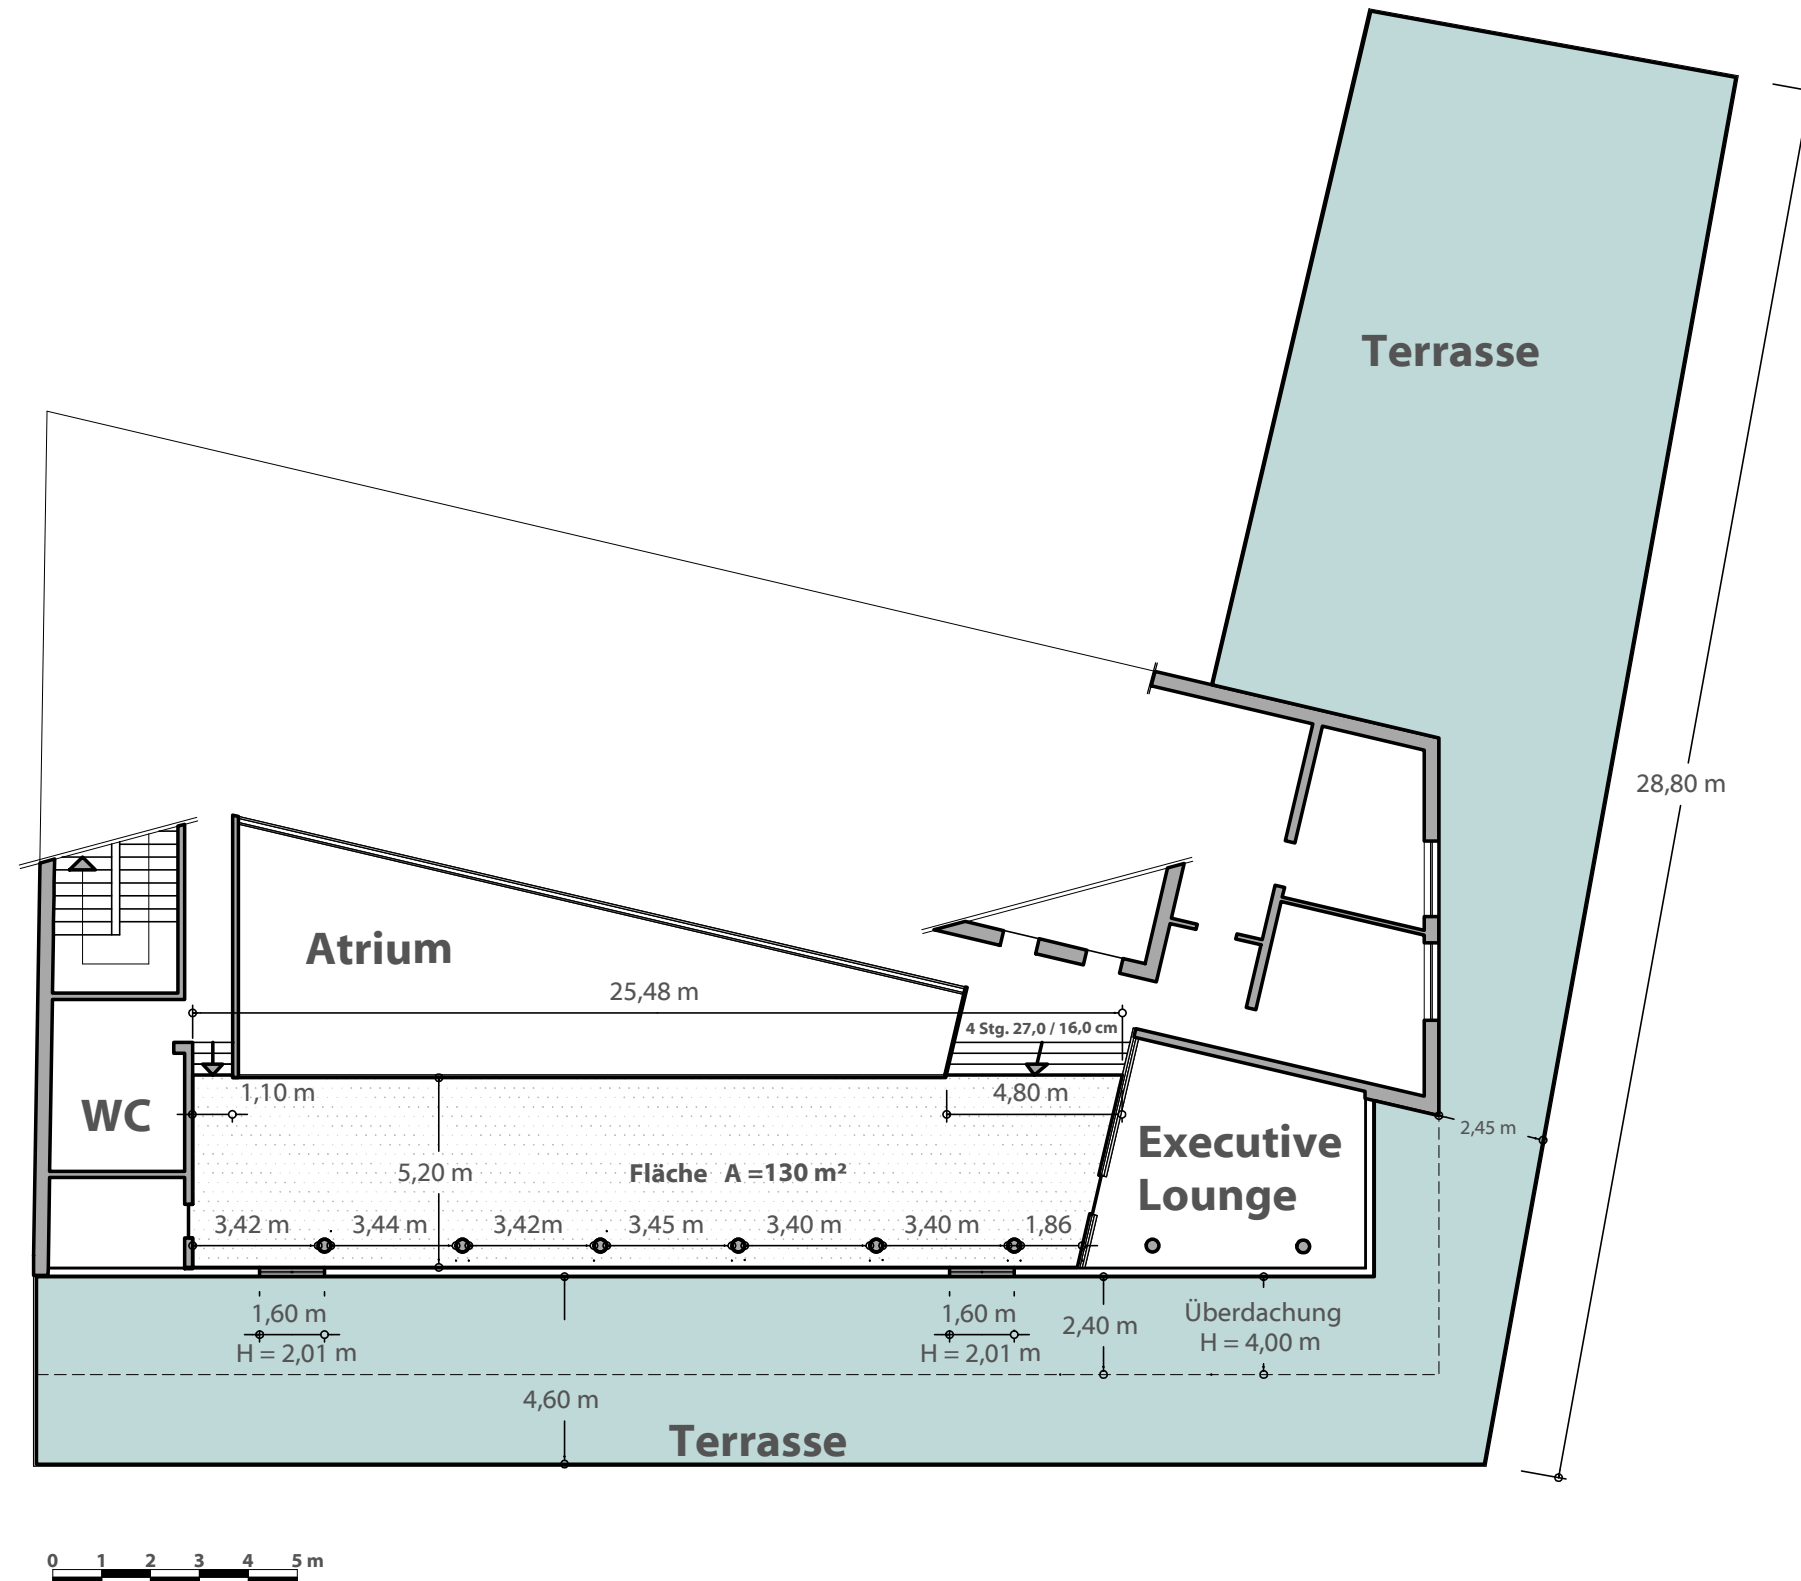

Grundriss & Fotos floorplan & pictures

SIDE Hamburg

www.phf24de/side

SIDE

**8. OG / 8th floor
Executive Lounge**

Bestuhlung seating versions

SIDE Hamburg

www.phf24de/side

SIDE

8. OG / 8th floor Executive Lounge

Bemaßung room dimensions

SIDE Hamburg

www.phf 24de/side

S I
D E

8. OG / 8th floor Executive Lounge

Elektro electricity

8. OG / 8th floor Executive Lounge

Grundriss & Fotos floorplan & pictures

SIDE Hamburg

www.phf24de/side

SIDE

**8. OG / 8th floor
Sky Lounge
Terrasse**

0 1 2 3 4 5 m

Bemaßung room dimensions

SIDE Hamburg

www.phf24de/side

S
I
D
E

8. OG / 8th floor Sky Lounge Terrasse