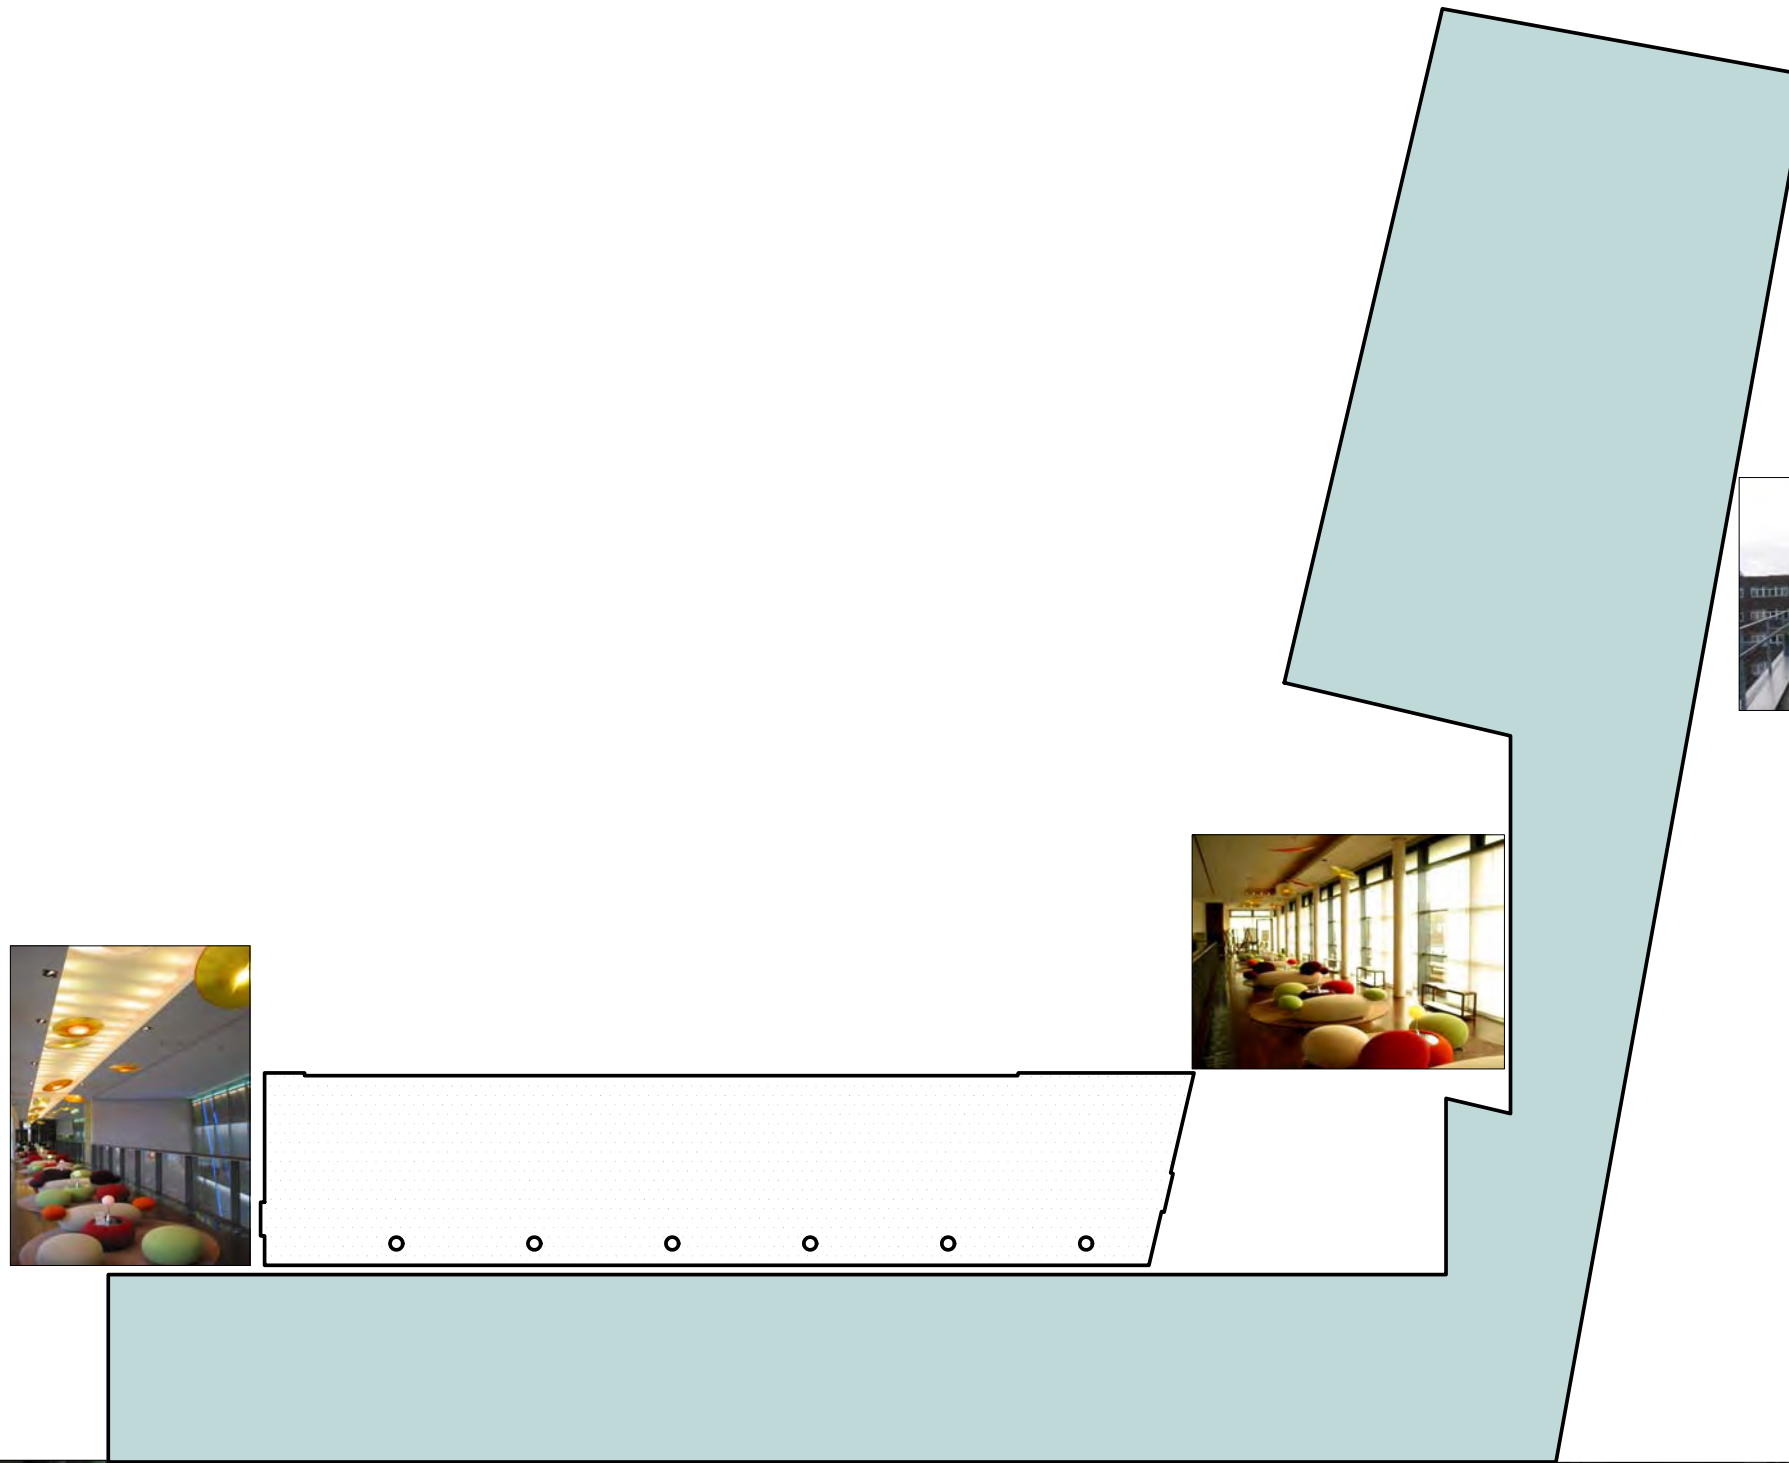

Grundriss & Fotos floorplan & pictures

SIDE Hamburg

www.phf24de/side

SIDE

**8. OG / 8th floor
Executive Lounge**

Bestuhlung seating versions

SIDE Hamburg

www.phf24de/side

8. OG / 8th floor Executive Lounge

Grundriss & Fotos floorplan & pictures

SIDE Hamburg

www.phf24de/side

SIDE

**8. OG / 8th floor
Sky Lounge
Terrasse**

0 1 2 3 4 5 m

Bemaßung room dimensions