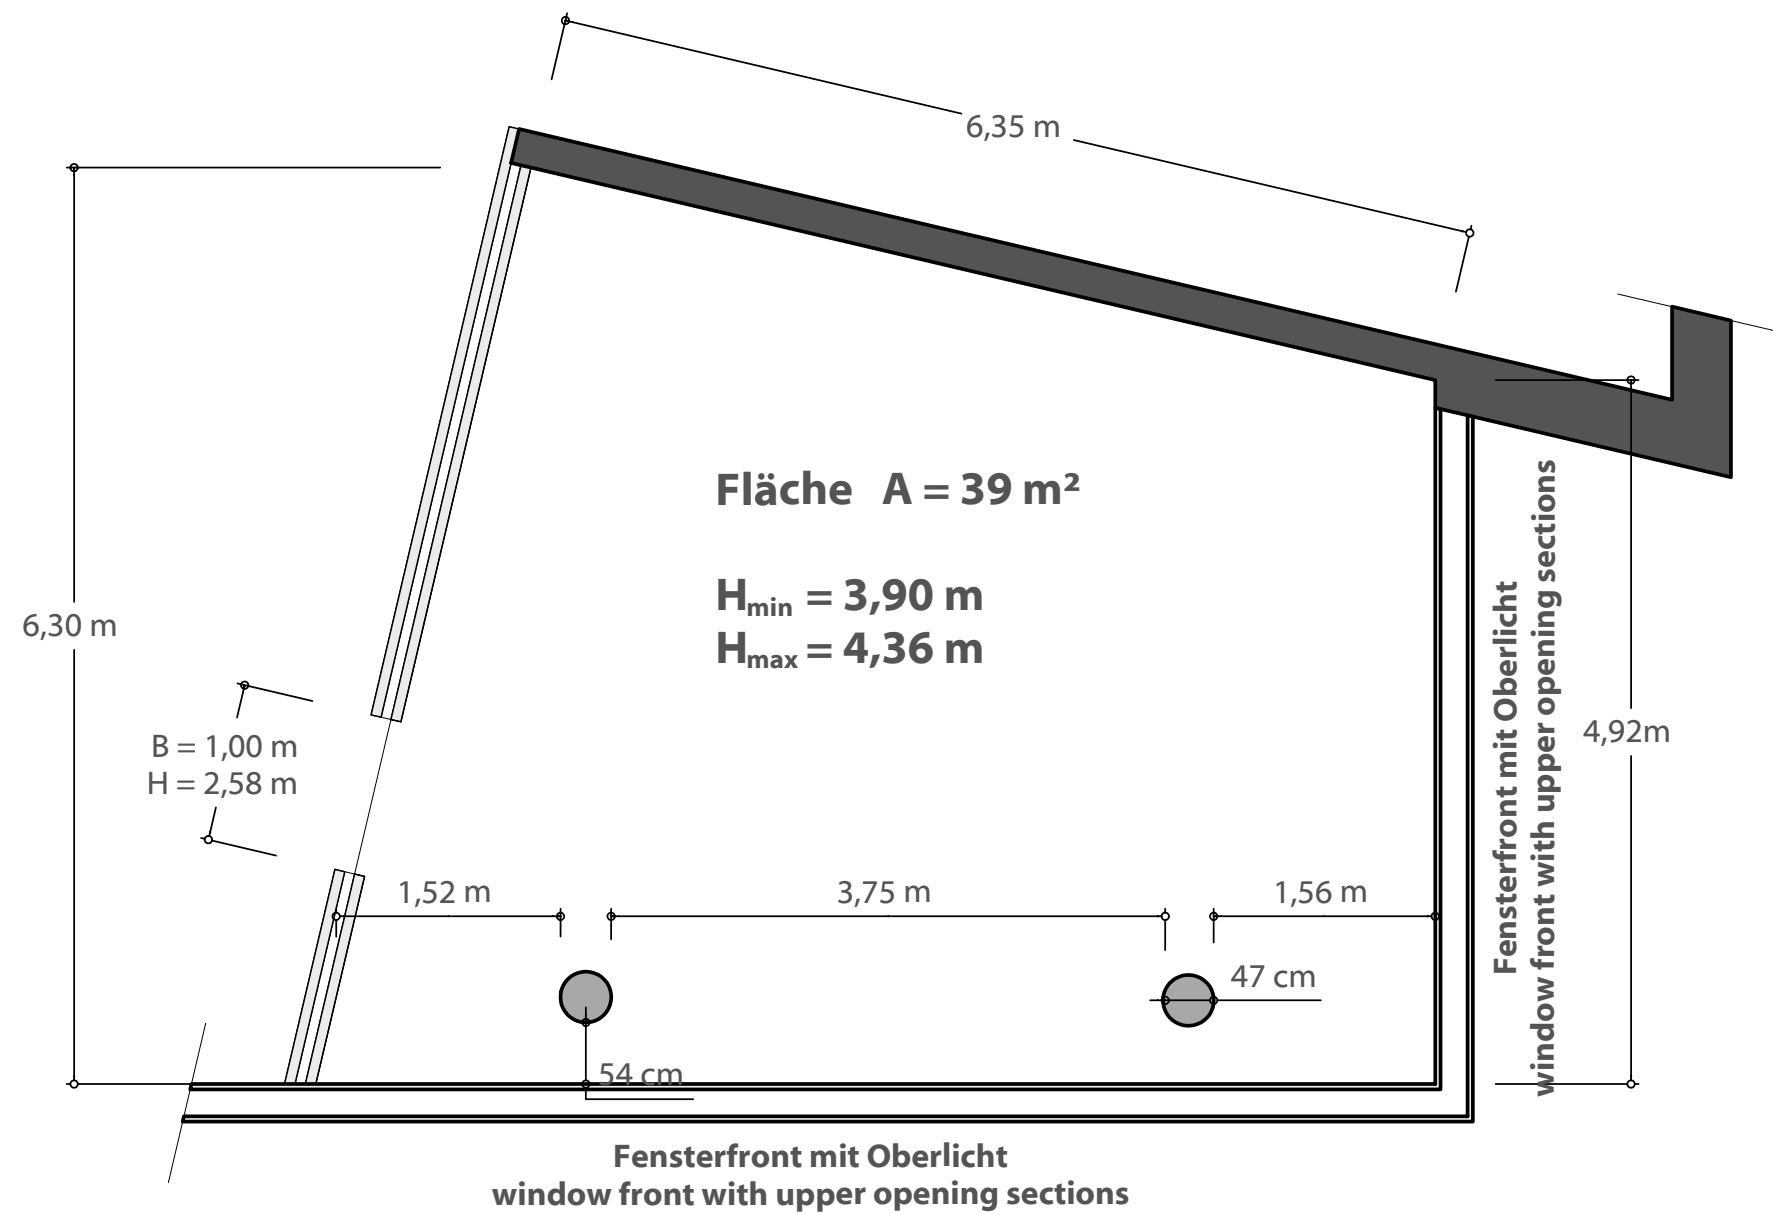

Grundriss & Fotos floorplan & pictures

SIDE Hamburg

www.phf24de/side

SIDE

**8. OG / 8th floor
Executive Lounge**

Bestuhlung seating versions

SIDE Hamburg

www.phf24de/side

SIDE

8. OG / 8th floor Executive Lounge

Bemaßung room dimensions

SIDE Hamburg

www.phf 24de/side

S I
D E

8. OG / 8th floor Executive Lounge

Elektro electricity

SIDE Hamburg

www.phf 24de/side

SIDE

- 1 3 x 220 V
- 2 2 x 220 V
2 x USV - 220V
- 3 2 x 220 V
3 x USV 220 V
- 4 3 x 220 V
TV in
1 x ISDN
1 x CAT
- 5 2 x 220 V

Legende

- Schalter / switch
- Dimmer
- ⌋ Steckdose / power socket
- ⌋ Notstrom / emergency power
- ⌋ Telefon / phone
- ⌋ Antenne / antenna
- ⊗ Leuchte / lamp
- ⊗ Scheinwerfer / spot
- Bodentank / floor tank
- A Audiosteuerung/audio control
- L Lichtsteuerung / lightcontrol
- K Klimasteuerung / air condition
- Lw Leinwand / silver screen
- Vd Verdunklung / fade out

8. OG / 8th floor Executive Lounge

Grundriss & Fotos floorplan & pictures

SIDE Hamburg

www.phf24de/side

SIDE

**8. OG / 8th floor
Sky Lounge
Terrasse**

0 1 2 3 4 5 m

Bemaßung room dimensions