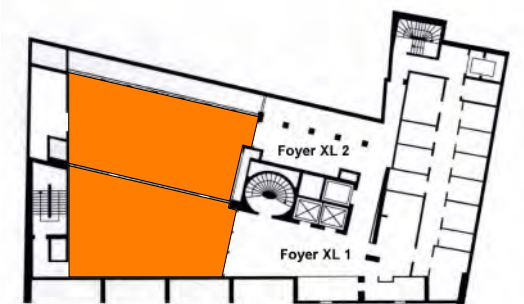

# Bestuhlung seating versions

# SIDE Hamburg

www.phf 24de/side

SIDE

- |       |           |      |                  |
|-------|-----------|------|------------------|
| XL    | 230 Pers. | ○○○○ | Stuhltreihen     |
| XL I  | 120 Pers. | ○○○○ | cinema styl      |
| XL II | 110 Pers. | ○○○○ |                  |
| XL    | 160 Pers. | ⊞⊞   | Parlamentarisch  |
| XL I  | --- Pers. |      | classroom set-up |
| XL II | 64 Pers.  | ⊞⊞   |                  |
| XL    | 50 Pers.  | ⊞⊞⊞  | U - Form außen   |
| XL I  | 40 Pers.  |      | U - Form outside |
| XL II | 36 Pers.  | ⊞⊞⊞  |                  |
| XL    | --- Pers. | ⊞⊞⊞  | Blockform        |
| XL I  | 40 Pers.  |      | Block-Form       |
| XL II | 36 Pers.  | ⊞⊞⊞  |                  |
| XL    | 160 Pers. | ⊞⊞⊞⊞ | Bankett          |
| XL I  | 90 Pers.  |      | Ballroom         |
| XL II | 70 Pers.  | ⊞⊞⊞⊞ |                  |
| XL    | 300 Pers. | ⊞⊞⊞⊞ | Cocktail         |
| XL I  | 160 Pers. |      | Cocktail         |
| XL II | 140 Pers. | ⊞⊞⊞⊞ |                  |

## 2. UG / basement Raum / room XL I + II

# Bemaßung room dimensions

SIDE Hamburg

www.phf 24de/side

SIDE

2. UG / basement  
Raum / room  
XL I + II