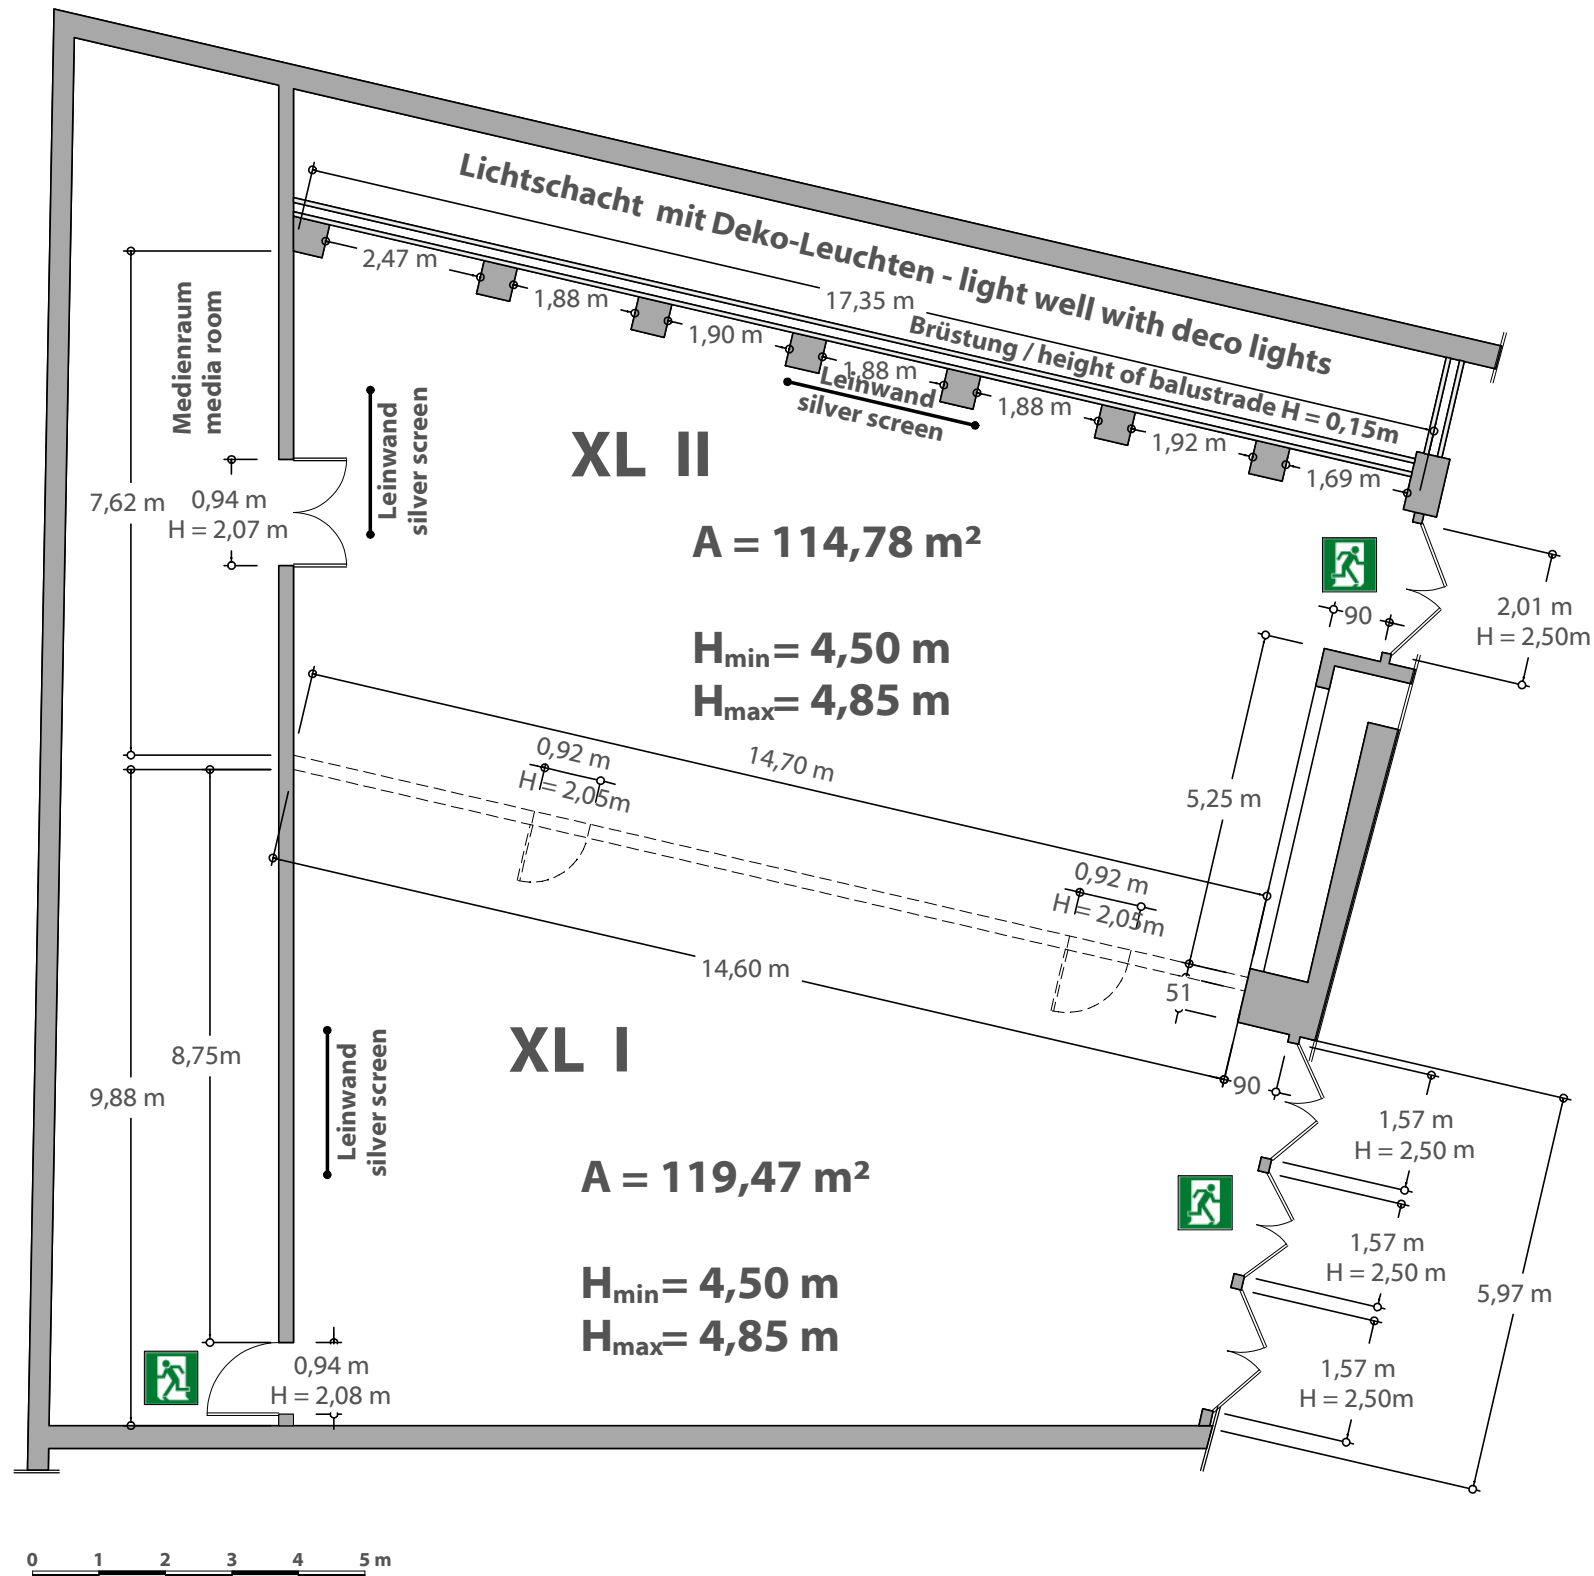

# SIDE Hamburg

www.phf 24de/side

SIDE

- |       |           |      |                  |
|-------|-----------|------|------------------|
| XL    | 230 Pers. | ○○○○ | Stuhltreihen     |
| XL I  | 120 Pers. | ○○○○ | cinema styl      |
| XL II | 110 Pers. | ○○○○ |                  |
| XL    | 160 Pers. | ⊞⊞   | Parlamentarisch  |
| XL I  | --- Pers. |      | classroom set-up |
| XL II | 64 Pers.  | ⊞⊞   |                  |
| XL    | 50 Pers.  | ⊞⊞⊞  | U - Form außen   |
| XL I  | 40 Pers.  |      | U - Form outside |
| XL II | 36 Pers.  | ⊞⊞⊞  |                  |
| XL    | --- Pers. | ⊞⊞⊞  | Blockform        |
| XL I  | 40 Pers.  |      | Block-Form       |
| XL II | 36 Pers.  | ⊞⊞⊞  |                  |
| XL    | 160 Pers. | ⊞⊞⊞⊞ | Bankett          |
| XL I  | 90 Pers.  |      | Ballroom         |
| XL II | 70 Pers.  | ⊞⊞⊞⊞ |                  |
| XL    | 300 Pers. | ⊞⊞⊞⊞ | Cocktail         |
| XL I  | 160 Pers. |      | Cocktail         |
| XL II | 140 Pers. | ⊞⊞⊞⊞ |                  |

## 2. UG / basement Raum / room XL I + II

# Bemaßung room dimensions

SIDE Hamburg

www.phf 24de/side

SIDE

2. UG / basement  
Raum / room  
XL I + II