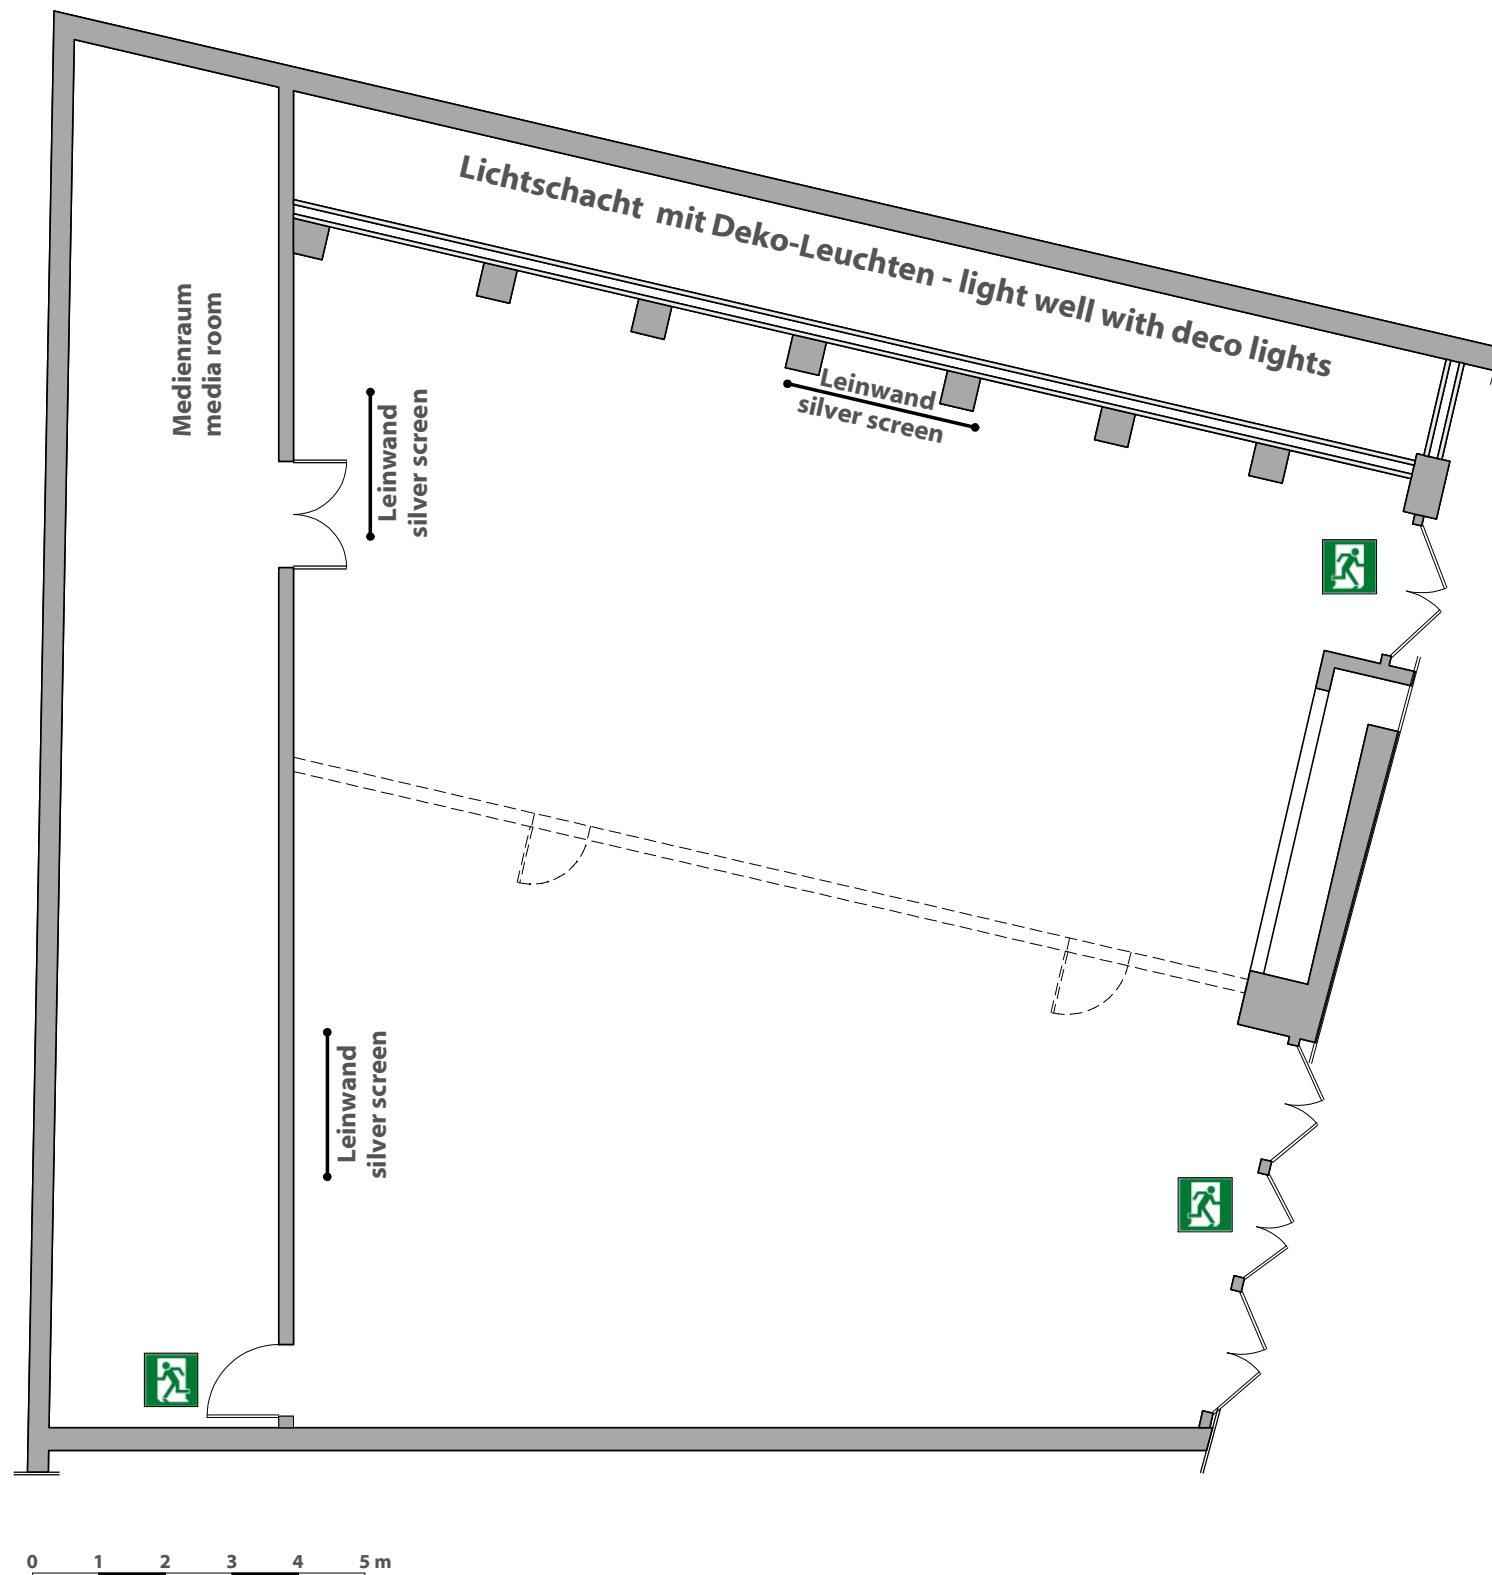

# Grundriss & Fotos floorplan & pictures

SIDE Hamburg

[www.phf24de/side](http://www.phf24de/side)

SIDE

2. UG / basement  
Raum / room  
XL I + II

# Bestuhlung seating versions

# SIDE Hamburg

www.phf 24de/side

SIDE

- |       |           |      |                  |
|-------|-----------|------|------------------|
| XL    | 230 Pers. | ○○○○ | Stuhltreihen     |
| XL I  | 120 Pers. | ○○○○ | cinema styl      |
| XL II | 110 Pers. | ○○○○ |                  |
| XL    | 160 Pers. | ⊞⊞   | Parlamentarisch  |
| XL I  | --- Pers. |      | classroom set-up |
| XL II | 64 Pers.  | ⊞⊞   |                  |
| XL    | 50 Pers.  | ⊞⊞⊞  | U - Form außen   |
| XL I  | 40 Pers.  |      | U - Form outside |
| XL II | 36 Pers.  | ⊞⊞⊞  |                  |
| XL    | --- Pers. | ⊞⊞⊞  | Blockform        |
| XL I  | 40 Pers.  |      | Block-Form       |
| XL II | 36 Pers.  | ⊞⊞⊞  |                  |
| XL    | 160 Pers. | ⊞⊞⊞⊞ | Bankett          |
| XL I  | 90 Pers.  |      | Ballroom         |
| XL II | 70 Pers.  | ⊞⊞⊞⊞ |                  |
| XL    | 300 Pers. | ⊞⊞⊞⊞ | Cocktail         |
| XL I  | 160 Pers. |      | Cocktail         |
| XL II | 140 Pers. | ⊞⊞⊞⊞ |                  |