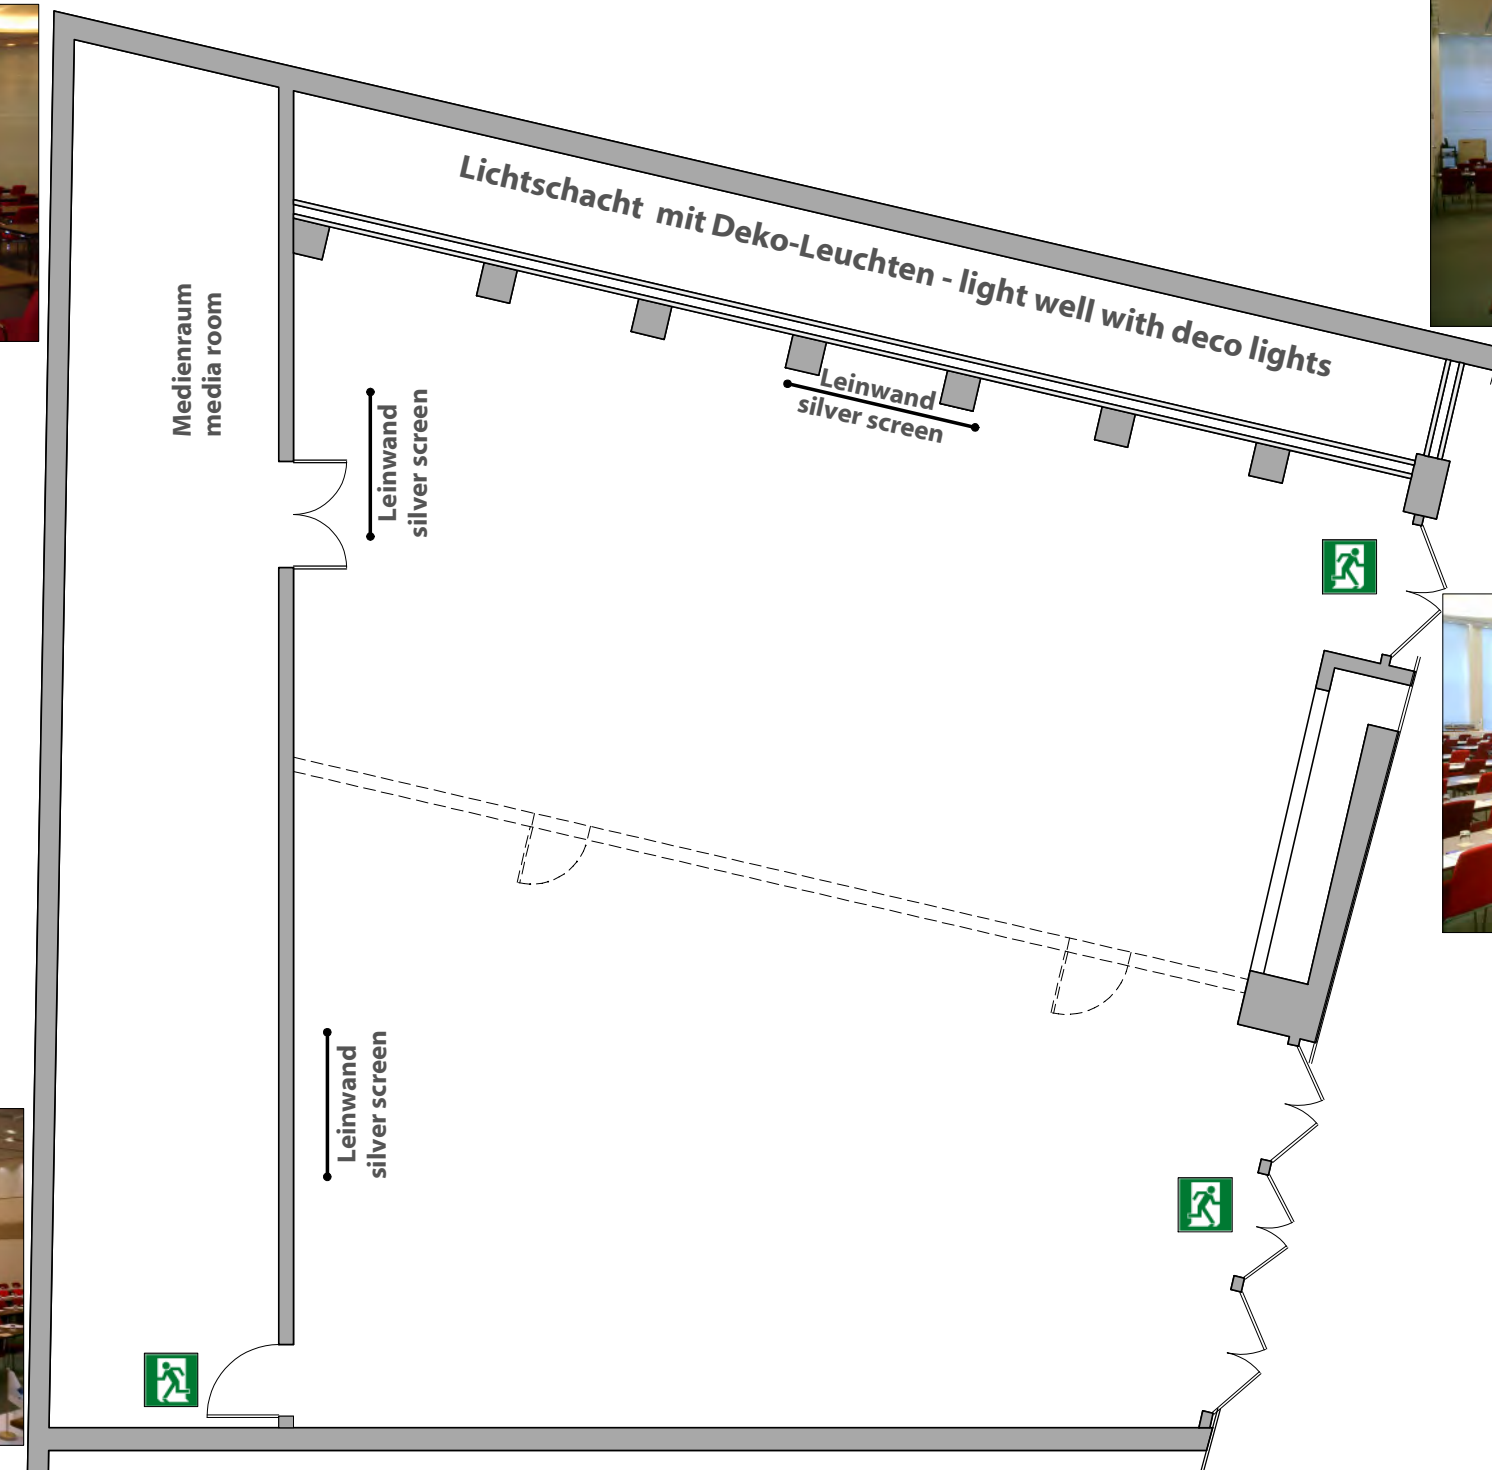

# Grundriss & Fotos floorplan & pictures

SIDE Hamburg

[www.phf24de/side](http://www.phf24de/side)

SIDE

2. UG / basement  
Raum / room  
XL I + II

# Bestuhlung seating versions

# SIDE Hamburg

www.phf 24de/side

SIDE

- |       |           |      |                  |
|-------|-----------|------|------------------|
| XL    | 230 Pers. | ○○○○ | Stuhltreihen     |
| XL I  | 120 Pers. | ○○○○ | cinema styl      |
| XL II | 110 Pers. | ○○○○ |                  |
| XL    | 160 Pers. | ⊞⊞   | Parlamentarisch  |
| XL I  | --- Pers. |      | classroom set-up |
| XL II | 64 Pers.  | ⊞⊞   |                  |
| XL    | 50 Pers.  | ⊞⊞⊞  | U - Form außen   |
| XL I  | 40 Pers.  |      | U - Form outside |
| XL II | 36 Pers.  | ⊞⊞⊞  |                  |
| XL    | --- Pers. | ⊞⊞⊞  | Blockform        |
| XL I  | 40 Pers.  |      | Block-Form       |
| XL II | 36 Pers.  | ⊞⊞⊞  |                  |
| XL    | 160 Pers. | ⊞⊞⊞⊞ | Bankett          |
| XL I  | 90 Pers.  |      | Ballroom         |
| XL II | 70 Pers.  | ⊞⊞⊞⊞ |                  |
| XL    | 300 Pers. | ⊞⊞⊞⊞ | Cocktail         |
| XL I  | 160 Pers. |      | Cocktail         |
| XL II | 140 Pers. | ⊞⊞⊞⊞ |                  |