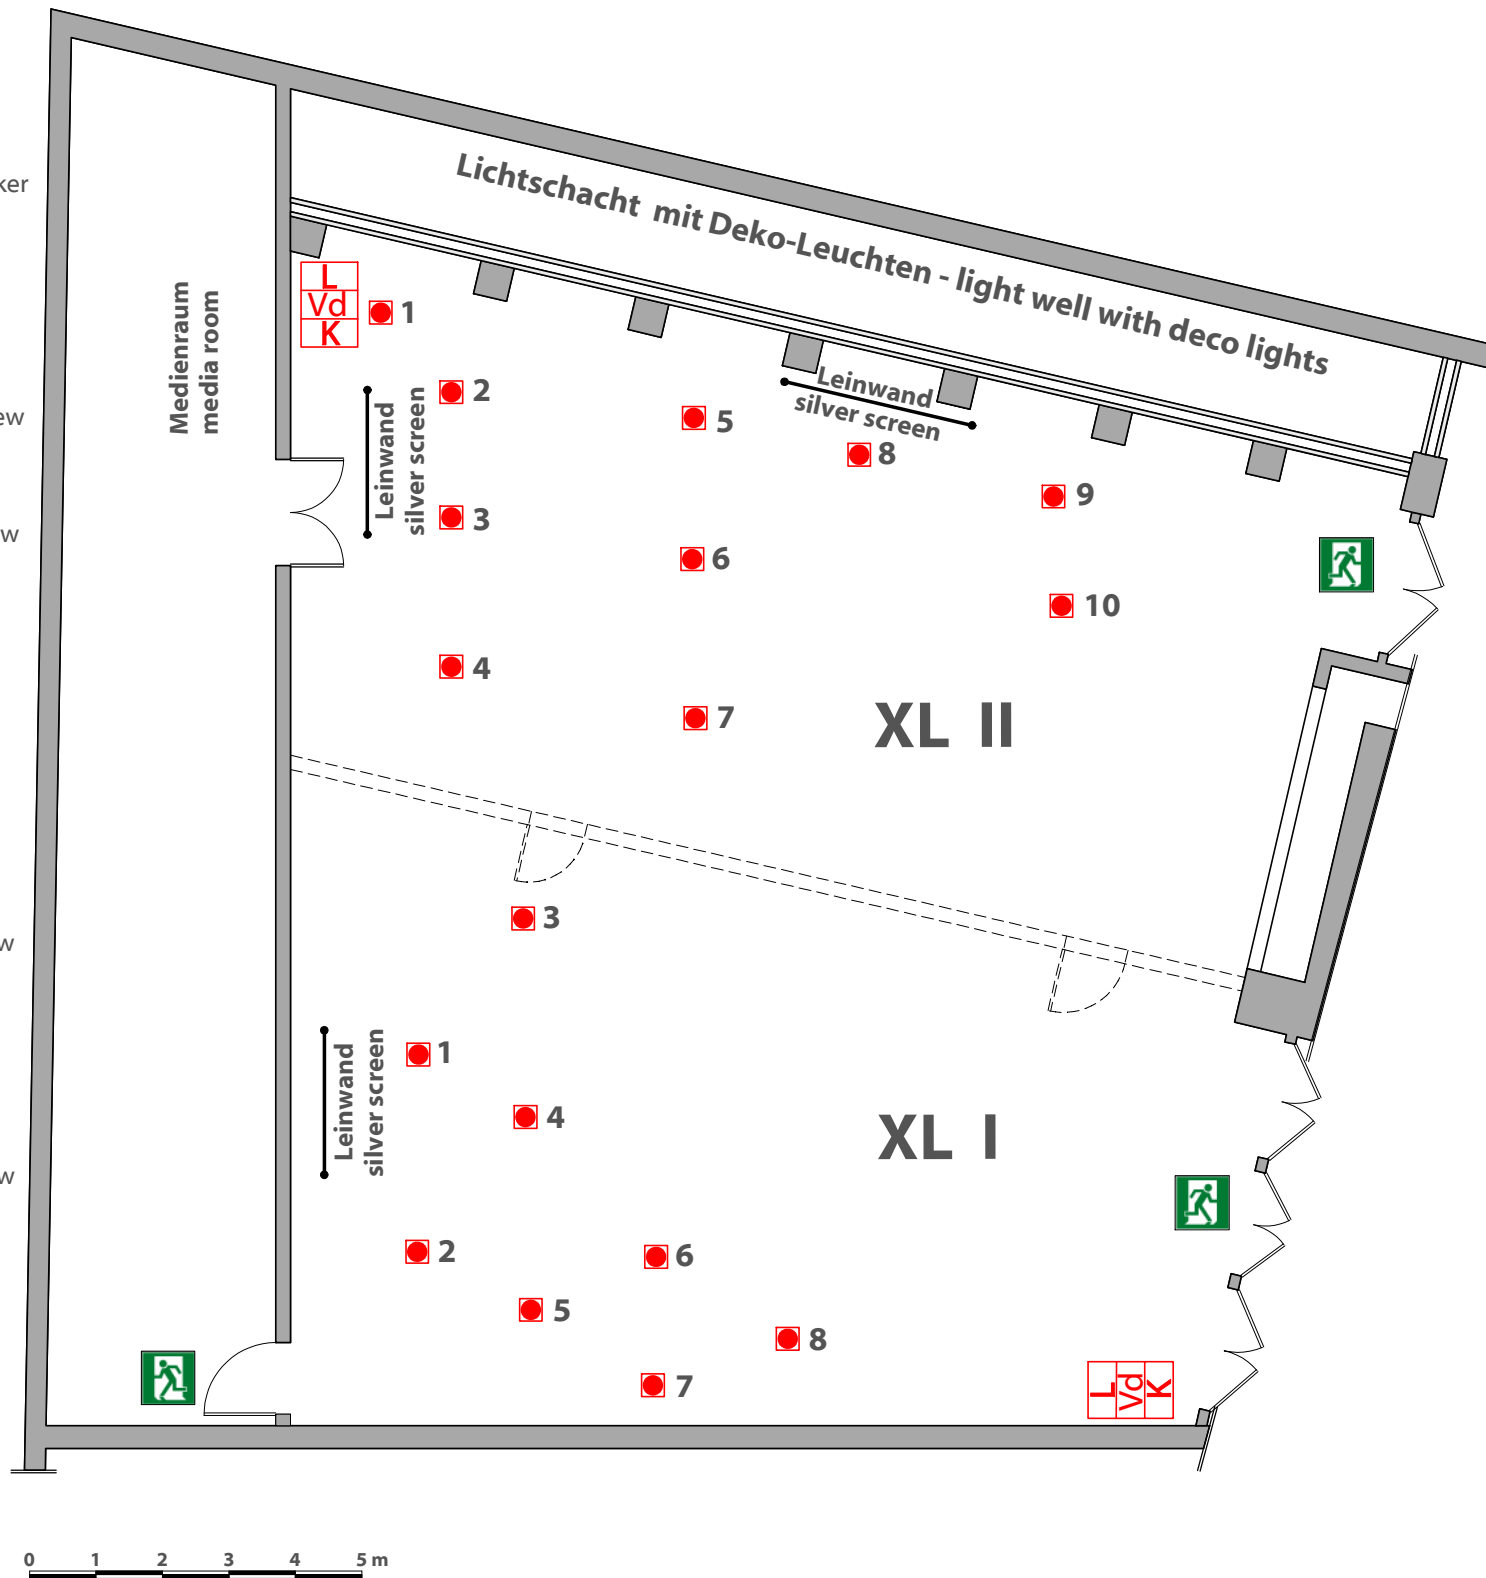

Elektro electricity

SIDE Hamburg

www.phf 24de/side

SIDE

XL I

XL II

1 3 x 220 V 1 x CAT 1 x TV in/out 1 x Disko 1 x Lautsprecher / speaker	1 3 x 220 V 1 x TV in/out 1 x Disco 1 x Lautsprecher / speaker
2 3 x 220 V 1 x Lautsprecher / speaker 1 x TV in/out	2 1 x Disco 1 x Touchpanel 3 x 220 V
3 1 x Mikro 1 x Touchpanel 1 x TP Vorschau / preview 3 x 220 V	3 3 x 220 V 1 x TV in/out 1 x TP-Vorschau / preview 1 x Disko 2 x CAT
4 3 x 220 V 1 x Disko 1 x TP Vorschau / preview 1 x Touchpanel 2 x CAT	4 1 x TP-Vorschau / preview 1 x Mikro 1 x Touchpanel 3 x 220 V
5 3 x 220 V 1 x Disko 1 x Touchpanel 1 x Mikro 1 x Touchpanel	5 3 x 220 V 1 x LS / speaker 1 x TV in/out 1 x CAT
6 3 x 220 V 1 x Disko 1 x Touchpanel 1 x TP Vorschau / preview	6 3 x 220 V 1 x Touchpanel 1 x Mikro 1 x Laptop Bild / screen 1 x TP-Vorschau/preview
7 3 x 220 V 2 x CAT 1 x TV in/out	7 3 x 220 V 1 x Touchpad 1 x Disco
8 2 x 220 V 1 x TV in/out 1 x Multistecker / jack 1 x Touchpanel 1 x Disko	8 2 x 220 V 1 x Multistecker / jack 1 x TP-Vorschau/preview 1 x TV in/out 1 x Disco 1 x Laptop Bild / screen 1 x Laptop Ton / audio
	9 3 x 220 V 2 x CAT 1 x LS
	10 3 x 220 V 2 x CAT 1 x Laptop LS 1 x Laptop Ton / audio 1 x Laptop Bild / screen 1 x Mikro 1 x Disko