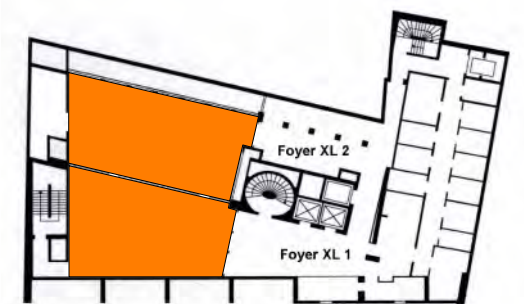

# Grundriss & Fotos floorplan & pictures

SIDE Hamburg

[www.phf24de/side](http://www.phf24de/side)

SIDE

2. UG / basement  
Raum / room  
XL I + II

# Bestuhlung seating versions

# SIDE Hamburg

www.phf 24de/side

SIDE

- |       |           |      |                  |
|-------|-----------|------|------------------|
| XL    | 230 Pers. | ○○○○ | Stuhltreihen     |
| XL I  | 120 Pers. | ○○○○ | cinema styl      |
| XL II | 110 Pers. | ○○○○ |                  |
| XL    | 160 Pers. | ⊞⊞   | Parlamentarisch  |
| XL I  | --- Pers. |      | classroom set-up |
| XL II | 64 Pers.  | ⊞⊞   |                  |
| XL    | 50 Pers.  | ⊞⊞⊞  | U - Form außen   |
| XL I  | 40 Pers.  |      | U - Form outside |
| XL II | 36 Pers.  | ⊞⊞⊞  |                  |
| XL    | --- Pers. | ⊞⊞⊞  | Blockform        |
| XL I  | 40 Pers.  |      | Block-Form       |
| XL II | 36 Pers.  | ⊞⊞⊞  |                  |
| XL    | 160 Pers. | ⊞⊞⊞⊞ | Bankett          |
| XL I  | 90 Pers.  |      | Ballroom         |
| XL II | 70 Pers.  | ⊞⊞⊞⊞ |                  |
| XL    | 300 Pers. | ⊞⊞⊞⊞ | Cocktail         |
| XL I  | 160 Pers. |      | Cocktail         |
| XL II | 140 Pers. | ⊞⊞⊞⊞ |                  |

## 2. UG / basement Raum / room XL I + II