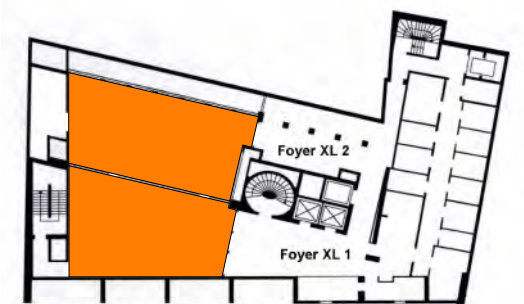

# SIDE Hamburg

www.phf 24de/side

SIDE

- |       |           |      |                  |
|-------|-----------|------|------------------|
| XL    | 230 Pers. | ○○○○ | Stuhltreihen     |
| XL I  | 120 Pers. | ○○○○ | cinema styl      |
| XL II | 110 Pers. | ○○○○ |                  |
| XL    | 160 Pers. | ⊞⊞   | Parlamentarisch  |
| XL I  | --- Pers. |      | classroom set-up |
| XL II | 64 Pers.  | ⊞⊞   |                  |
| XL    | 50 Pers.  | ⊞⊞⊞  | U - Form außen   |
| XL I  | 40 Pers.  |      | U - Form outside |
| XL II | 36 Pers.  | ⊞⊞⊞  |                  |
| XL    | --- Pers. | ⊞⊞⊞  | Blockform        |
| XL I  | 40 Pers.  |      | Block-Form       |
| XL II | 36 Pers.  | ⊞⊞⊞  |                  |
| XL    | 160 Pers. | ⊞⊞⊞⊞ | Bankett          |
| XL I  | 90 Pers.  |      | Ballroom         |
| XL II | 70 Pers.  | ⊞⊞⊞⊞ |                  |
| XL    | 300 Pers. | ⊞⊞⊞⊞ | Cocktail         |
| XL I  | 160 Pers. |      | Cocktail         |
| XL II | 140 Pers. | ⊞⊞⊞⊞ |                  |

## 2. UG / basement Raum / room XL I + II

# Bemaßung room dimensions

SIDE Hamburg

www.phf 24de/side

SIDE

2. UG / basement  
Raum / room  
XL I + II