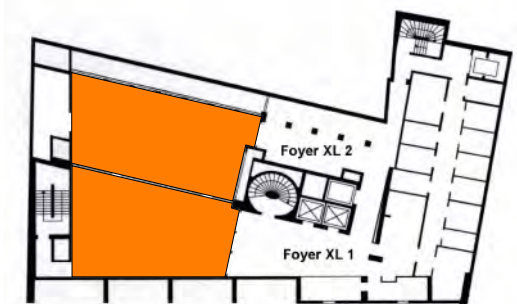

# SIDE Hamburg

www.phf 24de/side

SIDE

- |       |           |      |                  |
|-------|-----------|------|------------------|
| XL    | 230 Pers. | ○○○○ | Stuhltreihen     |
| XL I  | 120 Pers. | ○○○○ | cinema styl      |
| XL II | 110 Pers. | ○○○○ |                  |
| XL    | 160 Pers. | ⊞⊞   | Parlamentarisch  |
| XL I  | --- Pers. |      | classroom set-up |
| XL II | 64 Pers.  | ⊞⊞   |                  |
| XL    | 50 Pers.  | ⊞⊞⊞  | U - Form außen   |
| XL I  | 40 Pers.  |      | U - Form outside |
| XL II | 36 Pers.  | ⊞⊞⊞  |                  |
| XL    | --- Pers. | ⊞⊞⊞  | Blockform        |
| XL I  | 40 Pers.  |      | Block-Form       |
| XL II | 36 Pers.  | ⊞⊞⊞  |                  |
| XL    | 160 Pers. | ⊞⊞⊞⊞ | Bankett          |
| XL I  | 90 Pers.  |      | Ballroom         |
| XL II | 70 Pers.  | ⊞⊞⊞⊞ |                  |
| XL    | 300 Pers. | ⊞⊞⊞⊞ | Cocktail         |
| XL I  | 160 Pers. |      | Cocktail         |
| XL II | 140 Pers. | ⊞⊞⊞⊞ |                  |

## 2. UG / basement Raum / room XL I + II